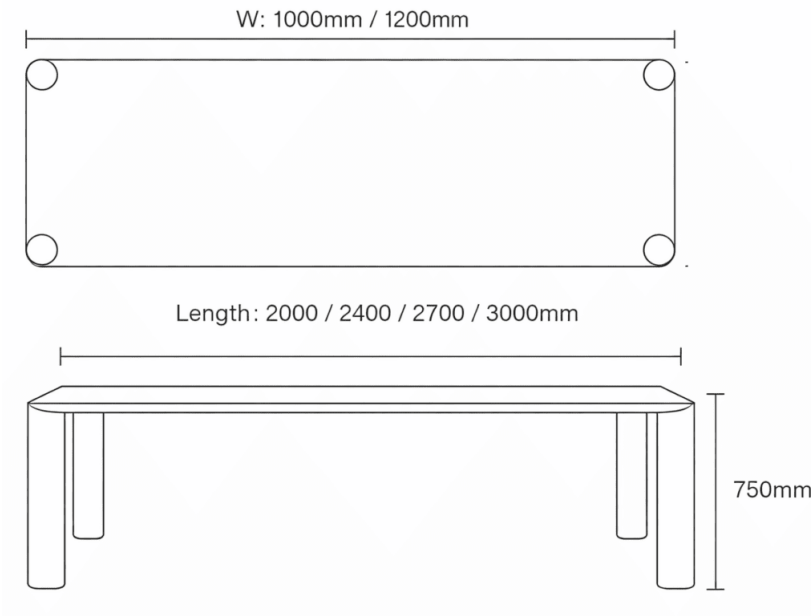

Log Table

The Log Table celebrates material, proportion, and simplicity.

Defined by a strong, grounded form, the timber top sits confidently on four cylindrical legs, creating a sense of balance and permanence.

Crafted in European ash, the timber is selected for its natural warmth and expressive grain. Softly rounded corners and eased edges give the table a refined feel, allowing the material to take centre stage without excess detail.

Log is designed to move effortlessly between settings — from residential dining to hospitality and collaborative spaces — offering a calm, architectural presence that endures.

SPECIFICATIONS

Commercial Furniture · Product Data Sheet

Origin

Made in Australia

Stains

Black Ash (FN), Natural Ash (FR), Walnut Ash (FW), 041 Grey

Table Top Size

2000 x 1000mm, 2000 x 1200mm, 2400 x 1000mm, 2400 x 1200mm, 2700 x 1000mm, 2700 x 1200mm, 3000 x 1000mm, 3000 x 1200mm