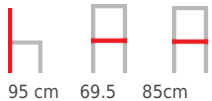

## Lydia Chair

---

Fabric seat, metal frame with powder coating finish

Suitability: Internal

Warranty: 1 year

Dimensions

95 cm 69.5 85cm

### SPECIFICATIONS

<b>Stacking</b>	No
<b>Leadtime</b>	5 – 6 weeks
<b>Material</b>	Upholstered
<b>Price</b>	More than 500