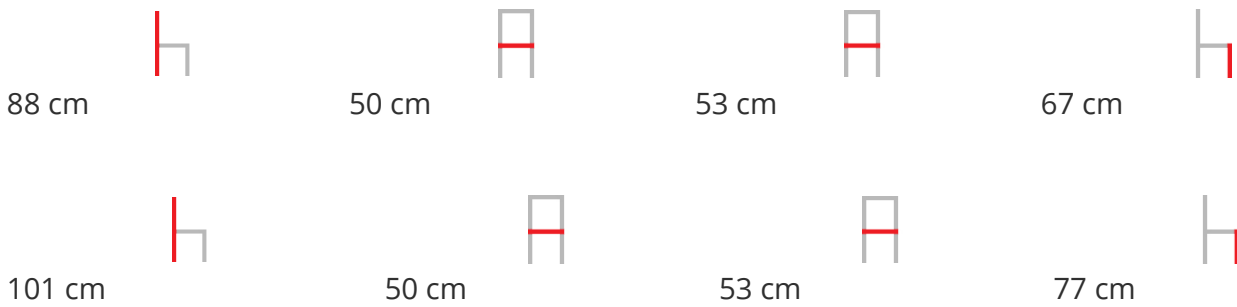

Marlen Stool Wood

The Marlen project, the new TrabÀ seat designed by EP Studio, is born under the banner of comfort, ergonomics and resistance. A Fifties flavor can be seen in the curvature of the backrest - as generously padded as the seat - and in the 4-legged structure in light and dynamic metal rod, which becomes more prosperous and retro in the solid ash version. Brass or brushed copper enrich the color palette with a vintage taste to play with to get the perfect seat, in a residential project as well as for tailor-made contract.

DESCRIPTION:

Painted ash frame, padded seat and backrest

Dimensions

SPECIFICATIONS

Traba Colours (Wood)

Faggio Anilina Nero, Faggio Grigio Stango, Faggio Mogano, Faggio Noce Canaletto, Faggio Sbiancato, Faggio Tortora, Faggio Wenge, Frassino Anilina Nera, Frassino Grigio Stagno, Frassino Laccato RAL, Frassino Mogano, Frassino Noce, Frassino Sbiancato, Frassino Tortora