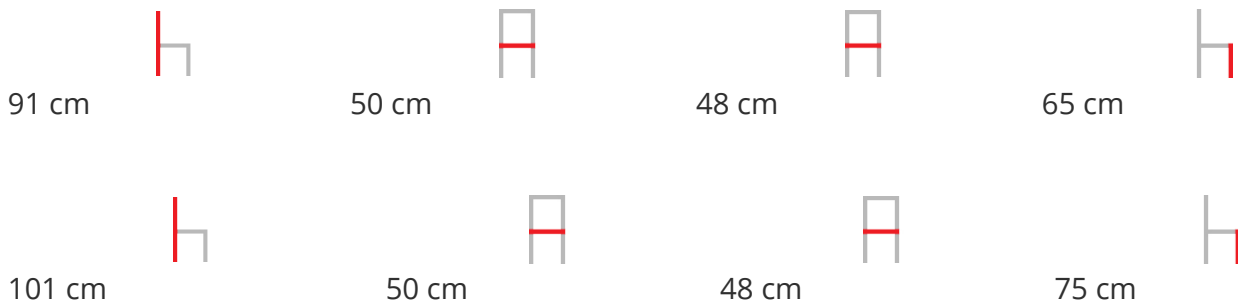

METIS DOT Stool

The collection includes the chair with or without armrests, the lounge version with or without armrest and the stool in two heights. In all versions, the tubular metal frame is complemented by curved, sheet metal backrests and seats with a decorative hole pattern that is a modern interpretation of the classic Viennese weave. Available in all standard and special colours, Metis Dot brings its unique style to indoor and outdoor spaces.

DESCRIPTION:

Stool with painted metal structure. Available in two heights and outdoor version. Optional seat cushion.

Dimensions

SPECIFICATIONS

Traba Colours (Metal)

Antracite, Black, Bordeaux, Bronze Brown, Dark Green, Sage Green, Taupe, White