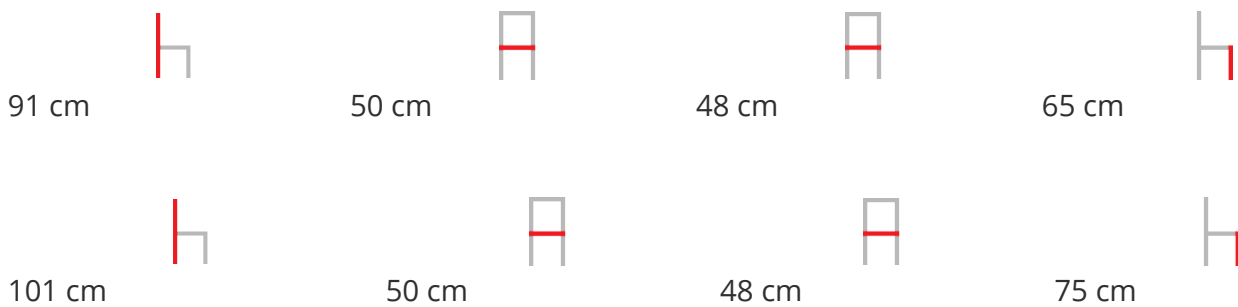

## METIS LINE Stool

---

A collection made entirely of metal, with minimalist design and maximum functionality. The backrest and seat of Metis Line feature a wire design with vertical ovals, which sinuously and harmoniously accompany the outline of the frame, adapting to the body to ensure comfort. The chair with or without armrests, the lounge version with or without armrests and the stool in two heights bring ergonomic forms and an infinity of colour options to any indoor or outdoor space.

### DESCRIPTION:

Stool with tubular structure in painted metal. Available in two heights and outdoor version. Optional seat cushion.

### Dimensions