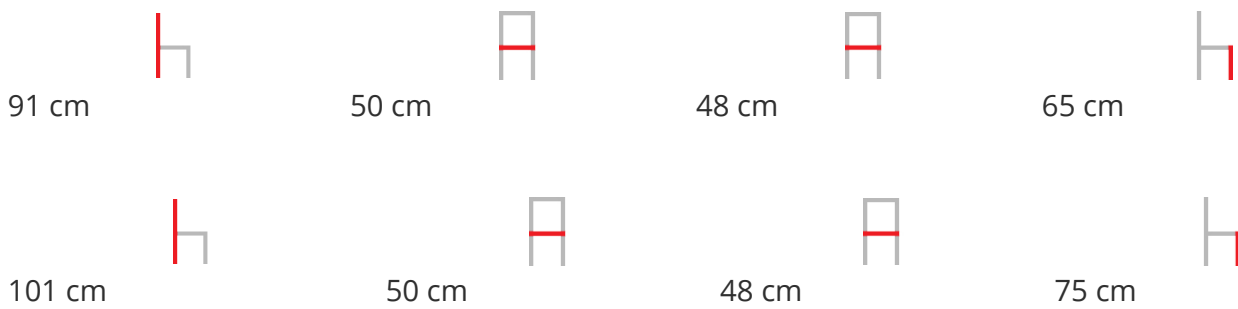

METIS WOOD Stool

A complete collection for modern spaces inspired by 1950s Scandinavian simplicity. The metal frame with curved lines, customisable in different colours, is combined with the seat and backrest in ash, oak or heat-treated oak. The chair with or without armrests, the lounge chair with or without armrests and the stool in two heights are the models in the Metis Wood range that bring a vintage atmosphere and timeless style to any interior space.

DESCRIPTION:

Stool with painted metal structure. Seat and back available in ash, light oak, heat-treated oak or black aniline.

Dimensions

SPECIFICATIONS

Traba Colours (Metal)

Antracite, Black, Bordeaux, Bronze Brown, Dark Green, Sage Green, Taupe, White