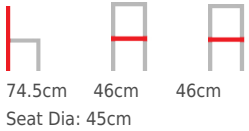

Dimensions

Seat Dia: 45cm

SPECIFICATIONS

Stacking	No
Leadtime	Stock
Material	Timber
Arms	No
Linking	No
Price	Less than 200