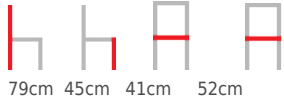

Monet Side Chair

Leather composite with natural hide markings a contoured seat edge.
Material: Aluminium Frame: Bamboo look. Polyrattan woven seat and back
Suitability: Internal & External
Warranty: 1 year

Dimensions

Colour

Black and Cream

SPECIFICATIONS

Stacking	Yes
Leadtime	Stock
Material	Plastic
Arms	No
Linking	No
Price	Less than 200