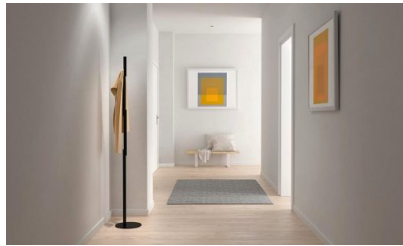

NANAME

Naname is the coat stand which represents the moment when the bamboo that is being cut off with a sword, slipping down. Manufactured in steel.

ADDITIONAL INFORMATION

Leadtime [12 weeks +](#)

Brand Content

Naname is the coat stand which represents the moment when the bamboo that is being cut off with a sword, slipping down. Manufactured in steel.

BRAND

Systemtronic

stemtror