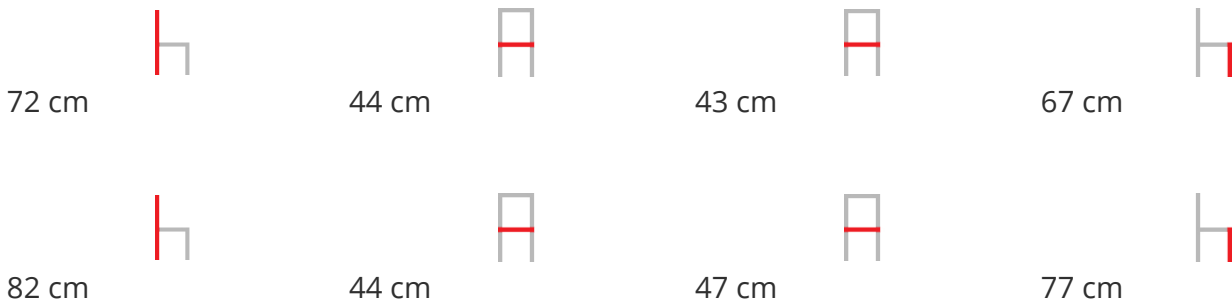

NHINO IMB

Asymmetrical in design, the Nhino stool seems almost to dance, to move, inviting users to socialise and share. Nhino is available in three different heights - 82, 72 and 53 cm - and is perfect for breakfast in the kitchen, for dinner in the dining room, or for afternoon tea and coffee in the living room. This versatile seat is also suitable for public areas, especially in casual venues such as lounge bars or fast food joints. The highest version is idea for an aperitif at the bar counter. The frame, with rounded edges, is in beech, while the seat is in beech plywood. Nhino comes in various finishes: bleached, stained in natural tones such as cocoa or tin grey, or lacquered in bright colours such as red, yellow, orange, and many more besides.

Dimensions

SPECIFICATIONS

Traba Colours (Wood)

Faggio Anilina Nero, Faggio Grigio Stango, Faggio Mogano, Faggio Noce Canaletto, Faggio Sbiancato, Faggio Tortora, Faggio Wenge, Frassino Anilina Nera, Frassino Grigio Stagno, Frassino Laccato RAL, Frassino Mogano, Frassino Noce, Frassino Sbiancato, Frassino Tortora