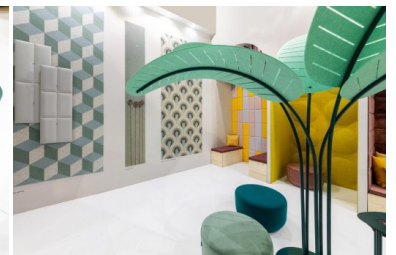

OASIS

Snooze is a sound absorbing panel for walls and ceilings, studied to increase the acoustic quality of every office space, making them cosier; at the same time, it decorates and makes rooms livelier thanks to the wide fabric range.

Its shape reminds sound diffusers and it is composed by a core of hot-moulded polyester fibre in different densities and thicknesses; in the middle, there is a metal element that, besides being a graphic sign, allows a quick assembly and an easy installation. The removable cover guarantees simple maintenance, great flexibility and customisation in colours and fabrics choice, making it easily combined with other furniture components.

Multiple Snooze panels placed side by side in different combinations, allow better sound absorbing performances.

ADDITIONAL INFORMATION

Stacking	No
Leadtime	12 weeks +
Price	More than 500

Snooze is a sound absorbing panel for walls and ceilings, studied to increase the acoustic quality of every office space, making them cosier; at the same time, it decorates and makes rooms livelier thanks to the wide fabric range. Its shape reminds sound diffusers and it is composed by a core of hot-moulded polyester fibre in different densities and thicknesses; in the middle, there is a metal element that, besides being a graphic sign, allows a quick assembly and an easy installation. The removable cover guarantees simple maintenance, great flexibility and customisation in colours and fabrics choice, making it easily combined with other furniture components. Multiple Snooze panels placed side by side in different combinations, allow better sound absorbing performances.