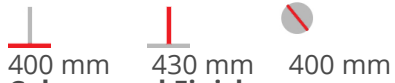

Weight: 10 Kg.

Suggested top dimensions - up to D700mm

Colours and Finishes

Matt White, Matt Black