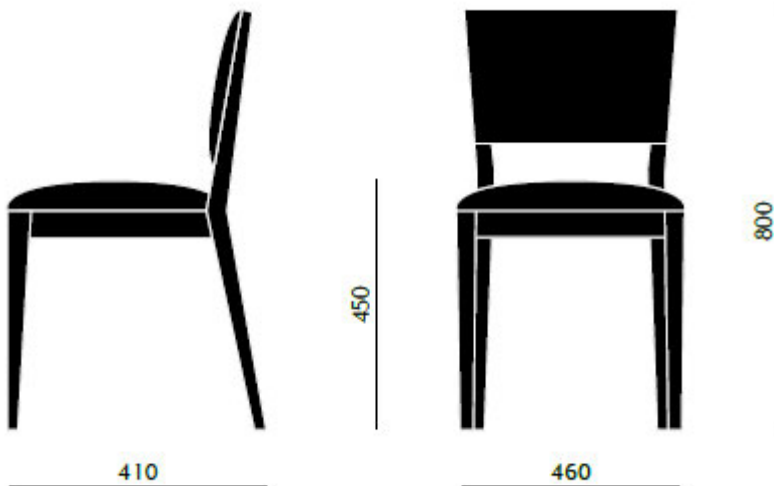

## Posh Chair

---

The Posh chair includes squared profile legs with an elegant stance. The backrest frame is left open as a feature to be appreciated from behind. The seat and back are available as timber or upholstered, with the option of hand-woven straw seats and cane backrests.

### Dimensions

SPECIFICATIONS

<b>Stacking</b>	No
<b>Leadtime</b>	12 weeks +
<b>Material</b>	Upholstered
<b>Arms</b>	No
<b>Linking</b>	No
<b>Price</b>	More than 500