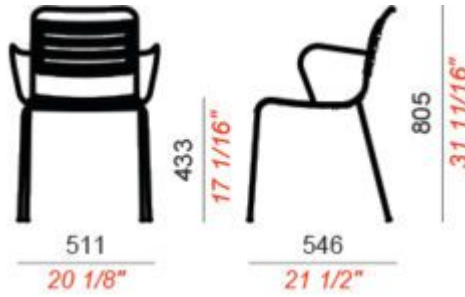

Thanks to sustainable production, Re-al contributes to reduce environmental impact resulting from the production of new materials, combining design and ecological responsibility.
Dimensions