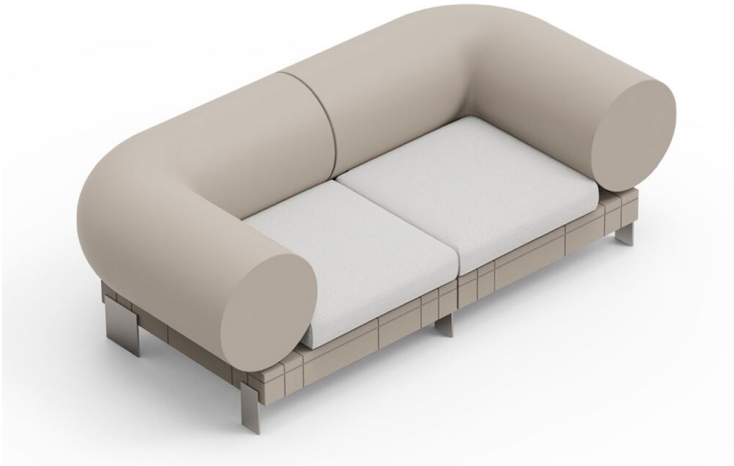

Rhor Combo 2

A modular sofa with a pop style, combining a bold, impactful design with unparalleled versatility, making it perfect for stylishly furnishing both indoor and outdoor spaces. Its modular structure allows it to be configured to suit specific space requirements without compromising on style.

Dimensions

72 cm 

218 cm 

109 cm 

SPECIFICATIONS

Arms	Yes
Leadtime	14 weeks +
Linking	Yes
Material	Plastic, Upholstered
Stacking	No
Price	More than 500