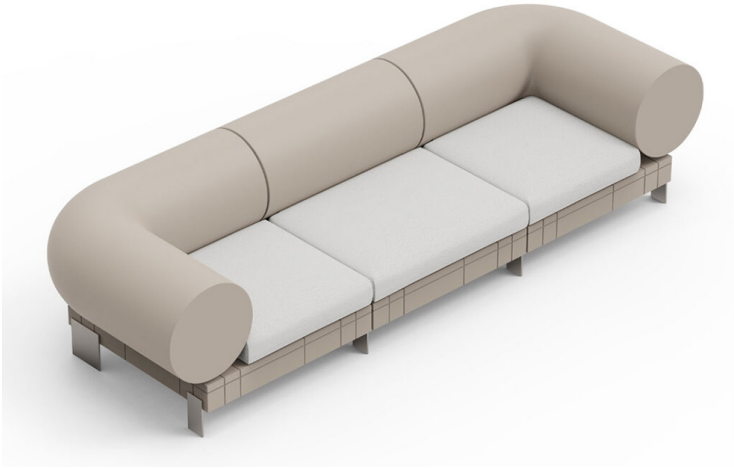

Rhor Combo 3

A modular sofa with a pop style, combining a bold, impactful design with unparalleled versatility, making it perfect for stylishly furnishing both indoor and outdoor spaces. Its modular structure allows it to be configured to suit specific space requirements without compromising on style.

Dimensions

72 cm

308 cm

109 cm

SPECIFICATIONS

Arms	Yes
Leadtime	14 weeks +
Linking	Yes
Material	Plastic, Upholstered
Stacking	No
Price	More than 500