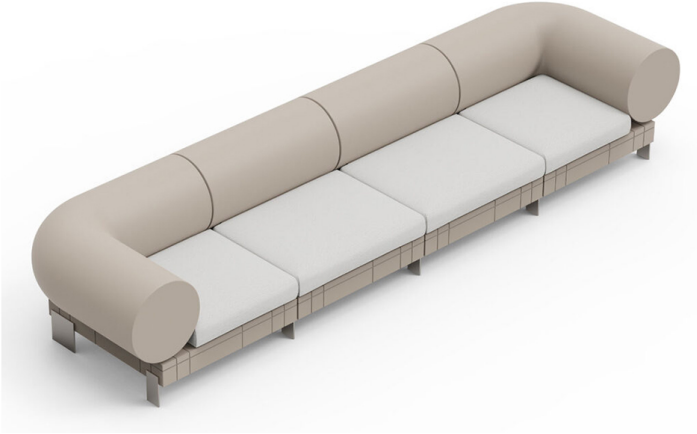

## Rhor Combo 4

---

A modular sofa with a pop style, combining a bold, impactful design with unparalleled versatility, making it perfect for stylishly furnishing both indoor and outdoor spaces. Its modular structure allows it to be configured to suit specific space requirements without compromising on style.

### Dimensions

72 cm

398 cm

109 cm