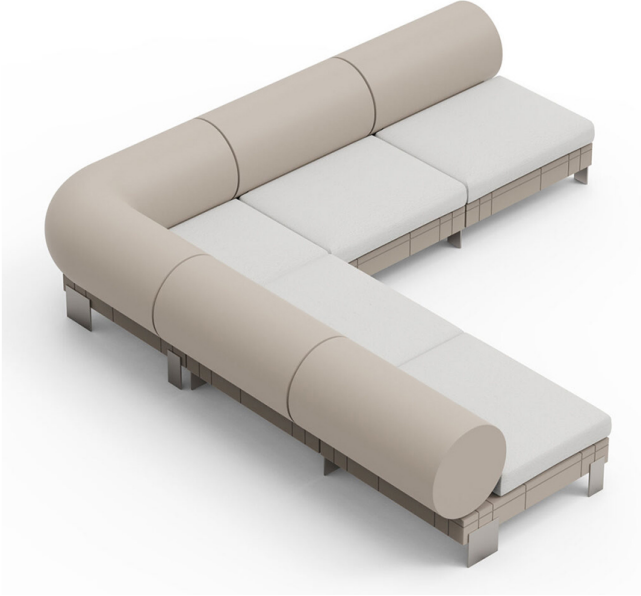

Rhor Combo 5L

A modular sofa with a pop style, combining a bold, impactful design with unparalleled versatility, making it perfect for stylishly furnishing both indoor and outdoor spaces. Its modular structure allows it to be configured to suit specific space requirements without compromising on style.

Dimensions

72 cm

298 cm

298 cm

SPECIFICATIONS

Arms	Yes
Leadtime	14 weeks +
Linking	Yes
Material	Plastic, Upholstered
Stacking	No
Price	More than 500