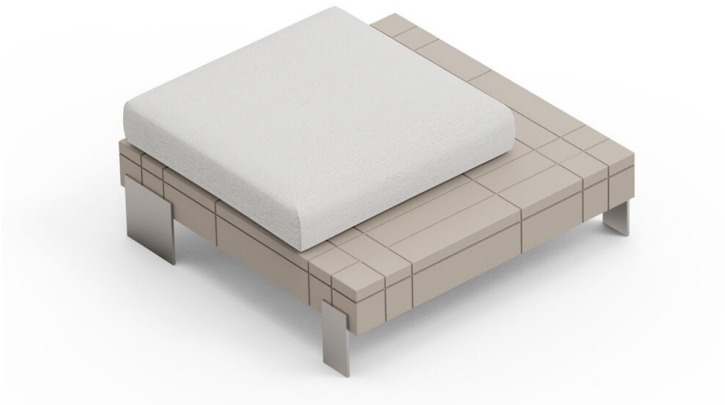

Rhor Pouf

A modular sofa with a pop style, combining a bold, impactful design with unparalleled versatility, making it perfect for stylishly furnishing both indoor and outdoor spaces. Its modular structure allows it to be configured to suit specific space requirements without compromising on style.

Dimensions

43 cm

90 cm

90 cm

SPECIFICATIONS

Arms	No
Leadtime	14 weeks +
Linking	Yes
Material	Plastic, Upholstered
Stacking	No
Price	More than 500