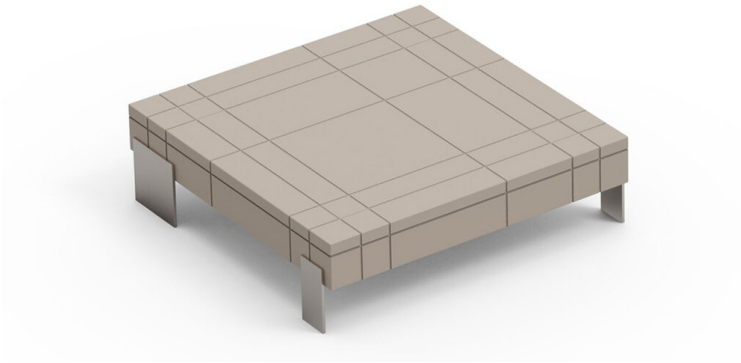

Rhor Sidetable

A modular sofa with a pop style, combining a bold, impactful design with unparalleled versatility, making it perfect for stylishly furnishing both indoor and outdoor spaces. Its modular structure allows it to be configured to suit specific space requirements without compromising on style.

Dimensions

26 cm

90 cm

90 cm

SPECIFICATIONS

Arms	No
Leadtime	14 weeks +
Linking	Yes
Material	Plastic, Upholstered
Stacking	No
Price	More than 500