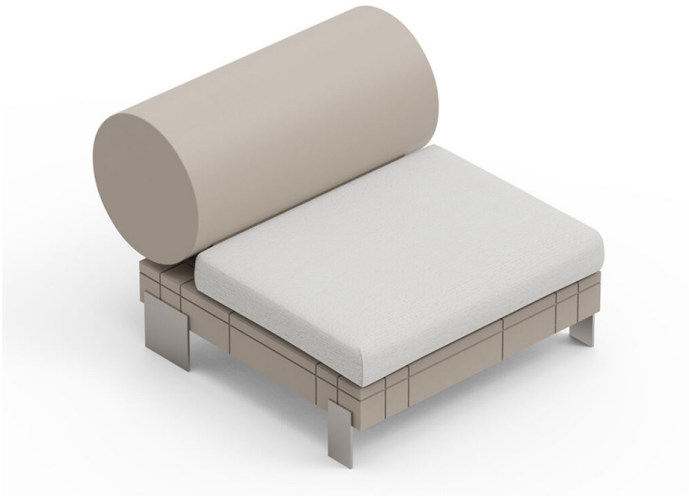

Rhor Sofa

A modular sofa with a pop style, combining a bold, impactful design with unparalleled versatility, making it perfect for stylishly furnishing both indoor and outdoor spaces. Its modular structure allows it to be configured to suit specific space requirements without compromising on style.

Dimensions

72 cm

90 cm

109 cm

SPECIFICATIONS

Arms	No
Leadtime	14 weeks +
Linking	Yes
Material	Plastic, Upholstered
Stacking	No
Price	More than 500