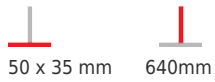

Santas Helper

The table has a rectangular shape and is easily moved around using one of its four handles, which are natural extensions of the legs. Block has no specific direction and can be used from all four sides. This makes Helper highly functional for multiple uses, including as a side table, tea table, coffee table and bedside table.

Dimensions

50 x 35 mm 640mm

Colours and Finishes

Ashwood legs with steel table top.