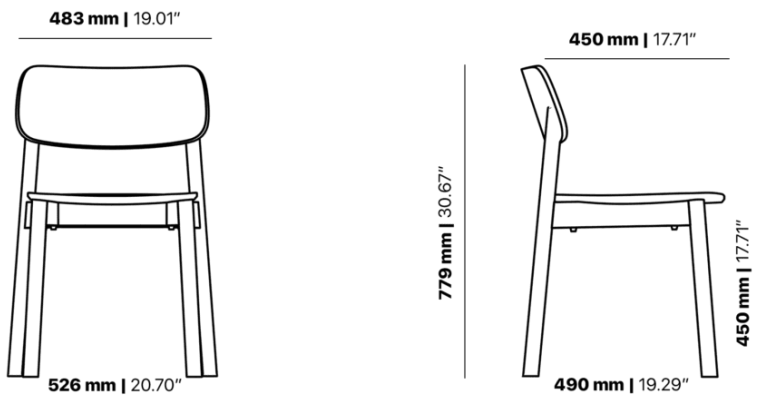

Dimensions