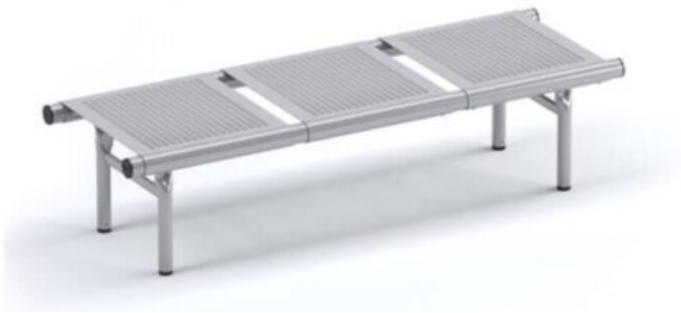

Setz Bench

The rugged design and versatility of Setz meets the demands of high traffic public spaces. Appropriate for use indoors and outdoors, Setz provides reliable, durable and comfortable public seating with trouble-free maintenance.