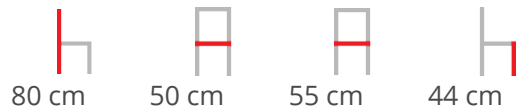

Dimensions

ADDITIONAL INFORMATION

Colour	Black , Natural , Walnut , White , Other
Arms	No
Leadtime	14 weeks +
Linking	No
Material	Metal
Stacking	Yes
Price	200 - 500

Brand Content

[S-CAB News 2023](#)

Outdoor