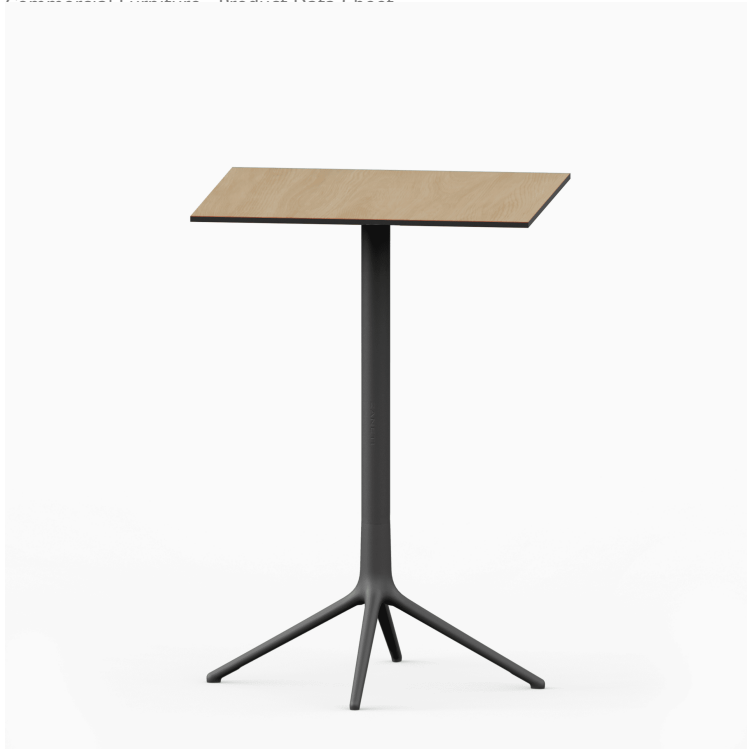

## Skala Bar Table S310 (HPL)

---

A collection of tables defined by precision-moulded aluminium profiles, Skala presents a clean, architectural silhouette. Its central column transitions seamlessly into four splayed legs, creating a lightweight yet rigid structure engineered for stability across a wide range of tabletops. Available in three height configurations and compatible with marble, composite terrazzo marble and HPL surfaces, Skala delivers long-lasting performance to commercial environments, making for a reliable solution for hospitality, workplace and high-traffic public settings.

### SPECIFICATIONS

<b>Leadtime</b>	Stock
<b>Material</b>	Metal
<b>Table Top Material</b>	Compact Laminate
<b>Table Top Size</b>	700mm Ø, 800mm Ø, 700 x 700 mm
<b>Compact Colour</b>	Bianco (BNC), Black Woodgrain (BWG), Cement (CEM), Dark Walnut (DWL), Light Oak (LOK), Nero (BLK), Terrazzo Grigio (TGR), Terrazzo Scuro (TSC)
<b>Zaneti Colours</b>	Reseda Green, Antiquated Brass, Blackened Chrome, Claypot, Ironbark, Matte Black, Sandstone, Saudi Sand
<b>Price</b>	More than 500