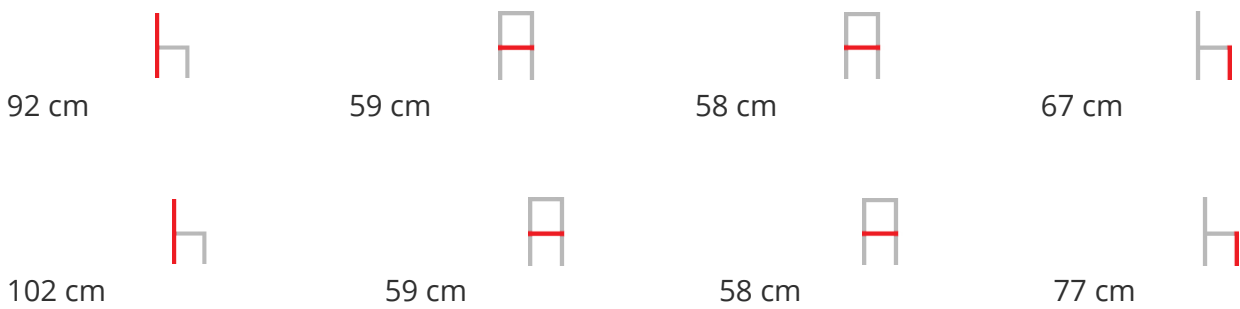

SKIN STOOL

Bringing comfort and style to a snack counter in the kitchen or a public hospitality area, Skin Stool adapts in height and personality to all settings. The painted tubular metal shell can be teamed with full or "light" upholstery options, available in a wide range of fabrics, leathers, eco-leathers and velvets to create tone-on-tone or contrast combinations. As the name suggests, Skin Stool is a second skin for indoor, outdoor and hybrid spaces like verandas, terrace bars and bow windows.

DESCRIPTION:

Stool with metal frame and padded cushion. Also available in OUTDOOR version.

Dimensions

SPECIFICATIONS

Traba Colours (Metal)

Antracite, Black, Bordeaux, Bronze Brown, Dark Green, Sage Green, Taupe, White