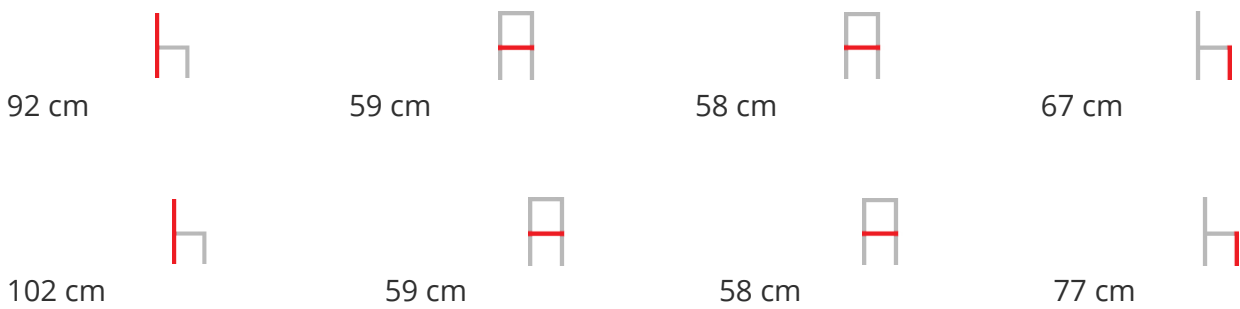

SKIN STOOL MET

Bringing comfort and style to a snack counter in the kitchen or a public hospitality area, Skin Stool adapts in height and personality to all settings. The painted tubular metal shell can be teamed with full or "light" upholstery options, available in a wide range of fabrics, leathers, eco-leathers and velvets to create tone-on-tone or contrast combinations. As the name suggests, Skin Stool is a second skin for indoor, outdoor and hybrid spaces like verandas, terrace bars and bow windows.

DESCRIPTION:

Stool with metal frame and padded cushion. Also available in OUTDOOR version.

Dimensions

SPECIFICATIONS

Traba Colours (Metal)

Antracite, Black, Bordeaux, Bronze Brown, Dark Green, Sage Green, Taupe, White