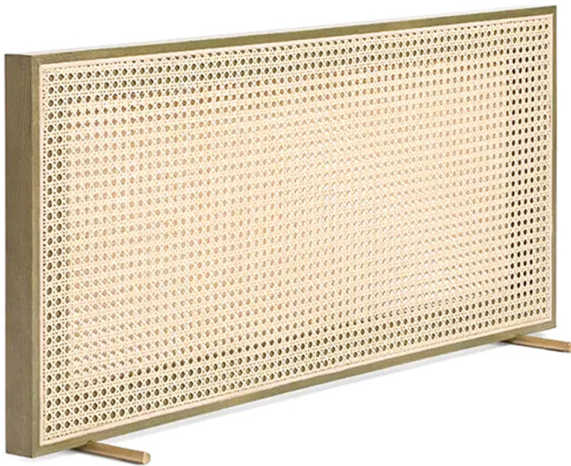

SOLO T-90

Lightweight and airy, these panels are available in two lengths, designed to effortlessly blend into shared spaces. Whether placed across a desk for personal work or used to create cozy corners in a restaurant or office, the rattan weave adds a decorative touch that contrasts with the more imposing feel of traditional dividers. The floor version extends this flexibility, allowing to softly delineate larger spaces without blocking light or overwhelming the room. Perfect for modern workspaces, hotels, and co-working spaces, the screens reflect the shift towards more natural, human-centered design, offering an elegant alternative to heavy, fabric.

Dimensions

SPECIFICATIONS

Leadtime	12 weeks +
Material	Wood
Price	More than 500