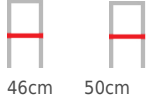

Dimensions