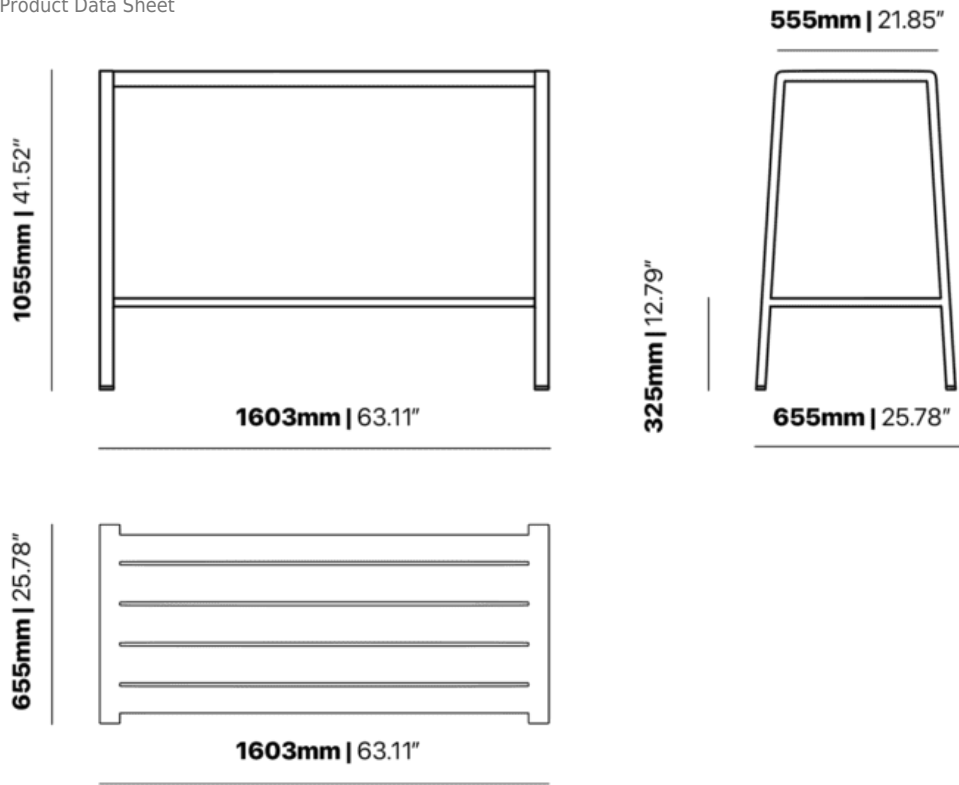

Elite Bar Table E1314-TB

The Spring bar table in a textured finish provides a great seating option for your patio or bar area. Combine with stools from the Madison or Sprout family to complete the set.

Material
Aluminium

Dimensions

SPECIFICATIONS

Arms	No
Leadtime	Stock
Linking	No
Material	Metal
Price	More than 500
Stacking	No
Zaneti Colours	Anthracite, Azure Blue, Chilli Orange, Matte Honey, Matte Red, Matte White, Reseda Green