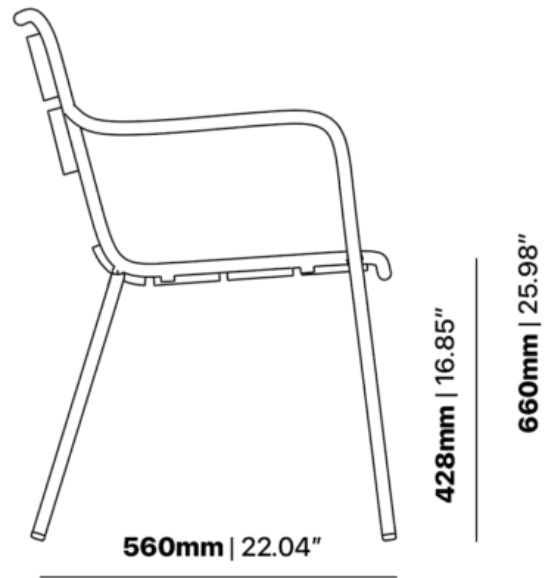

BRAND

Zaneti

The latest on offer from Australian design studio, Zaneti. The brand specialised in designing chairs, tables, bases and bespoke pieces. They are specifically known for their work with aluminium outdoor furniture. Zaneti chairs and bases inject style and personality into any room. Made from an assortment of materials including quality wood, steel and aluminium they're the perfect pieces to freshen up an interior.

ZANETI

ZANETI