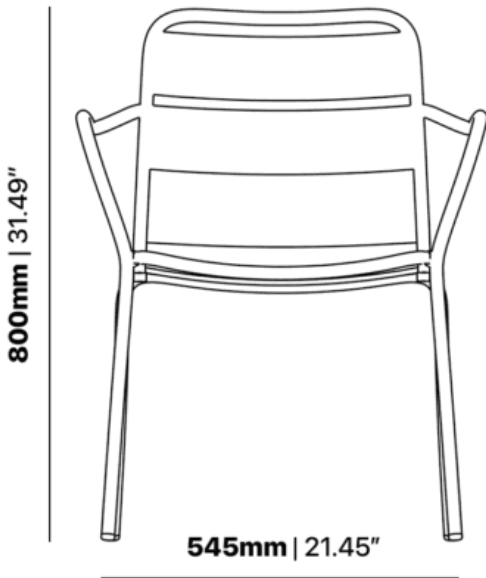

BRAND

Zaneti

The latest on offer from Australian design studio, Zaneti. The brand specialised in designing chairs, tables, bases and bespoke pieces. They are specifically known for their work with aluminium outdoor furniture. Zaneti chairs and bases inject style and personality into any room. Made from an assortment of materials including quality wood, steel and aluminium they're the perfect pieces to freshen up an interior.

ZANETI

ZANETI