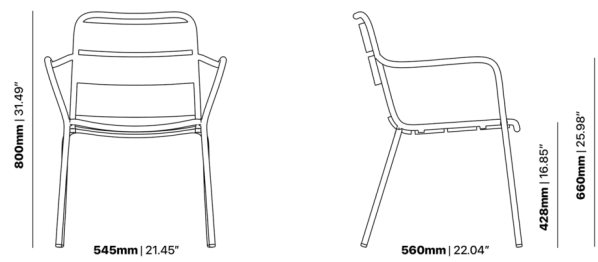

SPROUT S4216-D1

The Sprout chair in a textured finish provides a great seating option for your patio or bar area.

These chairs have some great features such as:

- Commercial quality Construction.
- All aluminium powder coated frames will never rust.

The lightweight frame has clean, minimalist design that expresses an at once both reassuring and innovative concept.

The Sprout's uncluttered lines offer a sleek, understated and robust expression.

Finished in powder coated aluminium, it has greater durability and resilience and a versatile quality suitable for both indoor and outdoor applications and feels right at home in gardens and balconies.