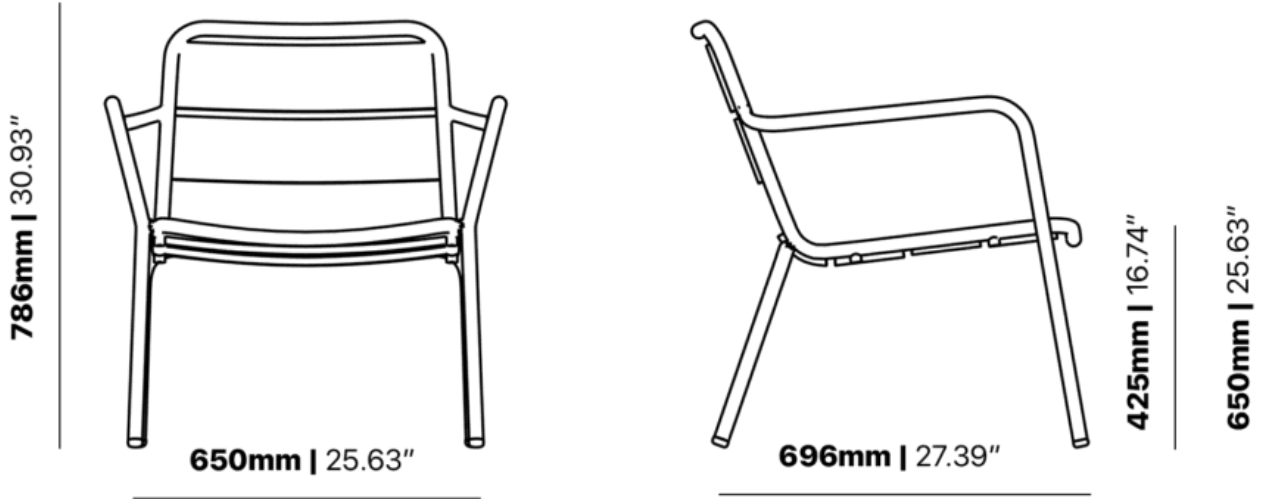

The lightweight frame has clean, minimalist design that expresses an at once both reassuring and innovative concept.

The Sprout's uncluttered lines offer a sleek, understated and robust expression.

Finished in powder coated aluminium, it has greater durability and resilience and a versatile quality suitable for both indoor and outdoor applications and feels right at home in gardens and balconies.

Material

Aluminium

Details

Lounge chair

Dimension

Catalogue
[Download now >](#)

SPECIFICATIONS

Stacking	Yes
Leadtime	Stock
Material	Metal
Arms	Yes
Linking	No
Price	200 - 500
Zaneti Colours	Anthracite, Azure Blue, Chilli Orange, Matte Honey, Matte Red, Matte White, Reseda Green