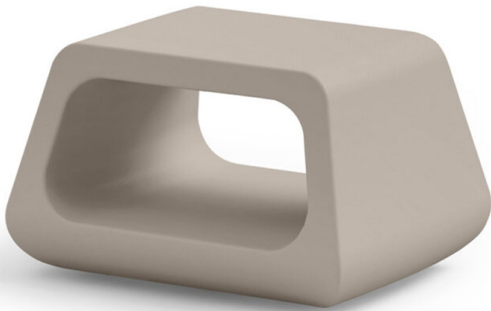

## Sugar Sidetable

---

A minimalist design ensemble with welcoming shapes that adds character and originality to any space, both indoors and out. Ideal for creating unique and inviting atmospheres, this set, comprising a sofa and armchair with ergonomic and comfortable seating, along with accessories such as a coffee table and ottoman, transforms any space into a welcoming haven brimming with personality.

### Dimensions