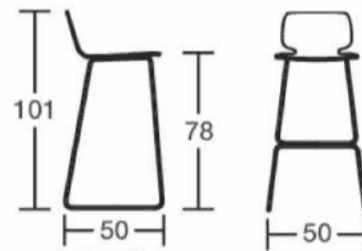

SWING SL 78

Chairs and stools in solid and multilayer ashwood. Chromed or lacquered metal, wooden or upholstered seats. A dynamic and lively collection. Moving shapes, wood and metal combined.

Dimensions

Dimensions

BRAND

Softline