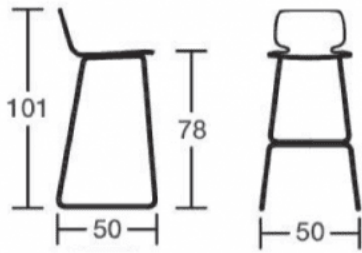

ADDITIONAL INFORMATION

Stacking	No
Leadtime	12 weeks +
Material	Timber
Arms	No
Linking	No
Price	More than 500

Brand Content

Chairs and stools in solid and multilayer ashwood. Chromed or lacquered metal, wooden or upholstered seats. A dynamic and lively collection. Moving shapes, wood and metal combined.

Dimensions

BRAND

Softline