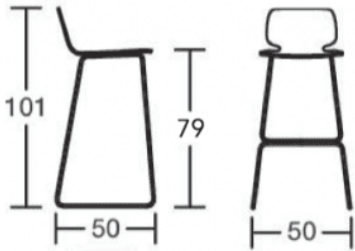

## SWING SL 78 UP

---

Chairs and stools in solid and multilayer ashwood. Chromed or lacquered metal, wooden or upholstered seats. A dynamic and lively collection. Moving shapes, wood and metal combined.

### Dimensions