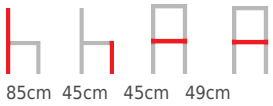

# Tivoli Chair

---

Material: Rebar and Birch, Thickness of wood: 0.8cm Rebar Dia:12mm

Suitability: Internal

Warranty: 1 year

Dimensions