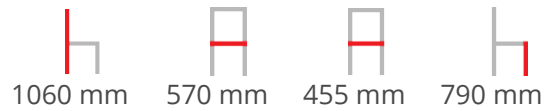

TOLO BARSTOOL H-2160

Stool made of beech bentwood.

Material: Beech
Suitability: Internal
Warranty: 2 years

Dimensions

ADDITIONAL INFORMATION

Stacking	No
Leadtime	14 weeks +
Material	Timber
Arms	No
Linking	No
Price	200 - 500