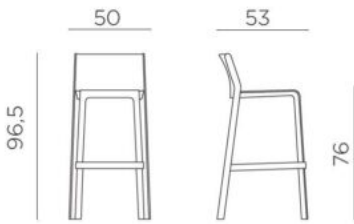

Indent, available in

Yellow, Chocolate, Taupe, Khaki

Stocked in

Anthracite, White and Teal

SPECIFICATIONS

Stacking	Yes
Leadtime	12 weeks +
Material	Plastic
Arms	No
Linking	No