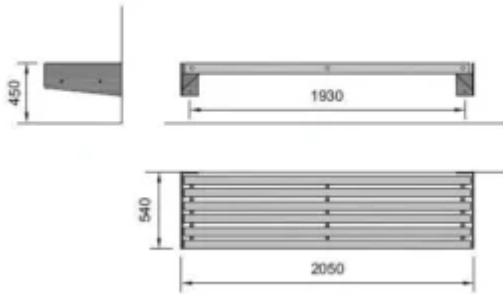

# Via Bench

---

A versatile bench with a lightweight expression and strong structural clarity. The Via Bench combines steel and timber to create a comfortable, durable seating solution for parks, promenades, and urban walkways.

## Dimensions

## SPECIFICATIONS

<b>Linking</b>	No
<b>Stacking</b>	No