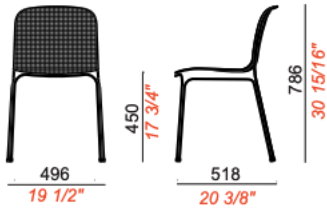

Villa 1

Villa is an entirely metal chair featuring a steel rod frame and a mesh shell. Inspired by natural cane outdoor seating typical of Parisian terraces. Available as a chair with and without arms, Villa is a complete solution for indoor and outdoor applications for both private and public environments.

Suitability: Internal and External

Stackable: Yes, 6 high

Dimensions

Technical Sheet

Side Chair

Arm Chair

SPECIFICATIONS

Stacking	Yes
Leadtime	Stock
Material	Metal
Arms	No

Linking

Commercial Furniture · Product Data Sheet

No

Price

200 - 500

Colour

Aubergine, Dark Green, Dark Grey, Black, White