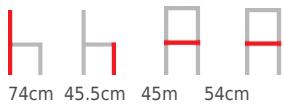

Chic and practical, the *Vintage Side Chair* has a pure and simple design making it a fantastic complement to any contemporary dining area. With smooth curves opening to a warming embrace, this chair's dashing PU upholstered seat is set upon a carbon steel frame for undisputed strength and stability. Great pulled up beside any dining table or desk, the *Vintage* chair makes for an altogether cosy and reliable piece.

Material: Resin seat and back, solid-drawn rod

Suitability: Internal

Warranty: 1 year

Dimensions