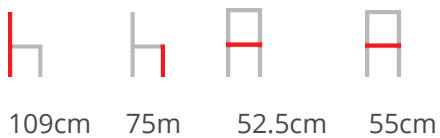

**VOGUE STOOL**

Steel frame, plywood seat and back.

- Base Color: Black
- Seat Color: Plywood

**Dimensions**

Steel frame, plywood seat and back.

- Base Color: Black
- Seat Color: Plywood

**Dimensions**

**BRAND**