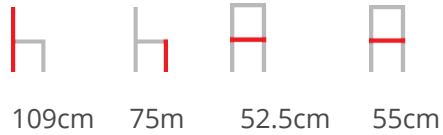

**VOGUE STOOL**

Steel frame, plywood seat and back.

- Base Color: Black
- Seat Color: Plywood

**Dimensions**

Steel frame, plywood seat and back.

- Base Color: Black
- Seat Color: Plywood

**Dimensions**

**BRAND**