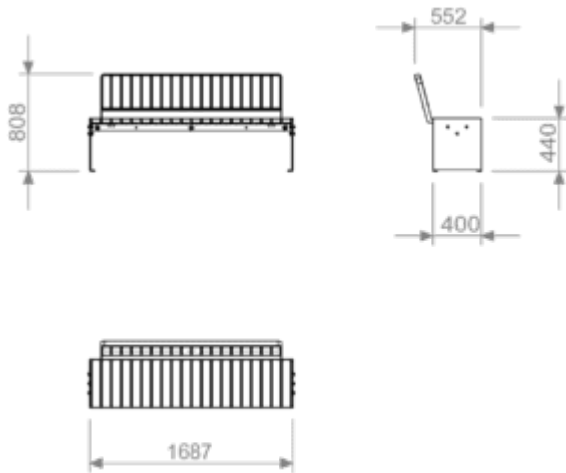

VROOM Bench

The Vroom Bench features a lightweight, open frame paired with durable slatted seating for a modern, airy expression. Designed for urban environments, it balances comfort with vandal-resistant construction. Its modular format allows for flexible configurations in parks, streetscapes, and transit areas.

Dimensions

SPECIFICATIONS

Linking	No
Stacking	No