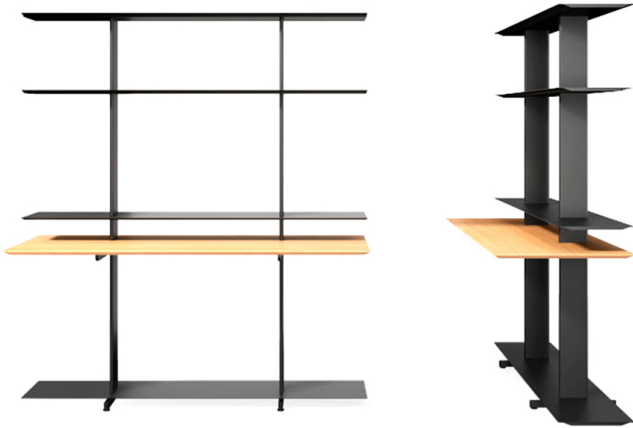

Wing Desk

Desk 1600 mm long, with shelves that can be used to store books, office materials, decorative items, etc. With this piece of furniture, the collection reinforces its possible use as a key piece for remote working from home. Designed for individual use or to form compositions with the Wing shelves. The board can be requested in a natural oak finish, or white, black or oak industrialized laminate. Available in two versions: wall-mounted and freestanding.

Dimensions

1600 Desk

This module must be fixed to the floor or to the wall. Anchors included.

1600 Basic Desk

This module must be fixed to the floor or to the wall. Anchors included.

1600 Mini Desk

This module must be fixed to the floor or to the wall. Anchors included.