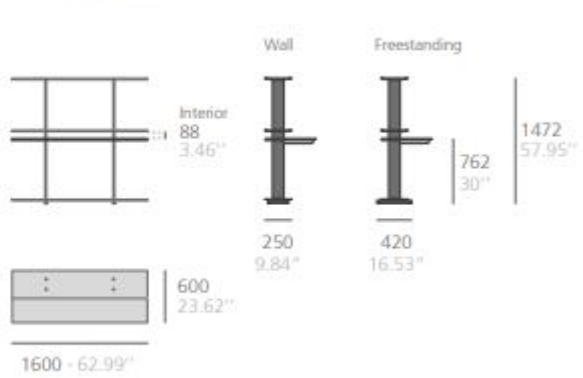

Wing Desk

Desk 1600 mm long, with shelves that can be used to store books, office materials, decorative items, etc. With this piece of furniture, the collection reinforces its possible use as a key piece for remote working from home. Designed for individual use or to form compositions with the Wing shelves. The board can be requested in a natural oak finish, or white, black or oak industrialized laminate. Available in two versions: wall-mounted and freestanding.

Dimensions

1600 Desk

This module must be fixed to the floor or to the wall. Anchors included.

1600 Basic Desk

This module must be fixed to the floor or to the wall. Anchors included.

1600 Mini Desk

This module must be fixed to the floor or to the wall. Anchors included.