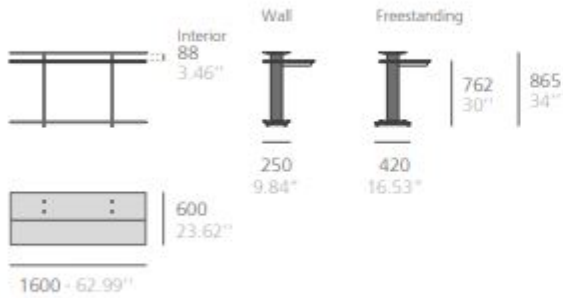

Wing Desk

Desk 1600 mm long, with shelves that can be used to store books, office materials, decorative items, etc. With this piece of furniture, the collection reinforces its possible use as a key piece for remote working from home. Designed for individual use or to form compositions with the Wing shelves. The board can be requested in a natural oak finish, or white, black or oak industrialized laminate. Available in two versions: wall-mounted and freestanding.

Dimensions

1600 Desk

This module must be fixed to the floor or to the wall. Anchors included.

1600 Basic Desk

This module must be fixed to the floor or to the wall. Anchors included.

1600 Mini Desk

This module must be fixed to the floor or to the wall. Anchors included.