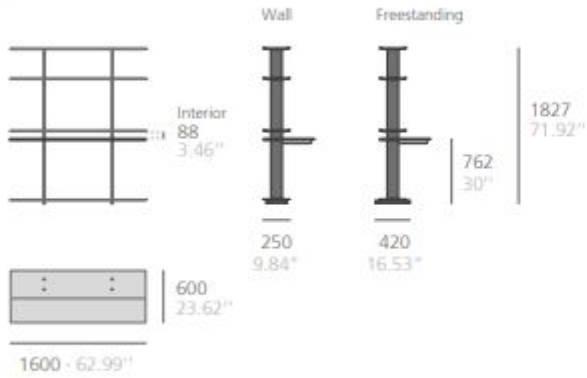

Wing Desk

Desk 1600 mm long, with shelves that can be used to store books, office materials, decorative items, etc. With this piece of furniture, the collection reinforces its possible use as a key piece for remote working from home. Designed for individual use or to form compositions with the Wing shelves. The board can be requested in a natural oak finish, or white, black or oak industrialized laminate. Available in two versions: wall-mounted and freestanding.

Dimensions

1600 Desk

This module must be fixed to the floor or to the wall. Anchors included.

1600 Basic Desk

This module must be fixed to the floor or to the wall. Anchors included.

1600 Mini Desk

This module must be fixed to the floor or to the wall. Anchors included.