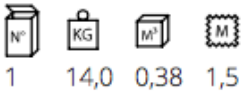

SPECIFICATIONS

Stacking	No
Leadtime	12 weeks +
Material	Upholstered
Arms	Yes
Linking	No
Price	More than 500