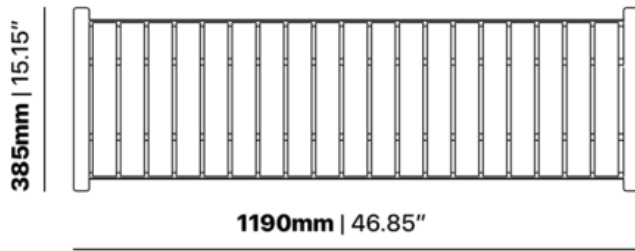

327mm | 12.87"

385mm | 15.15"

SPECIFICATIONS

| | |
|-----------------------|--|
| Arms | No |
| Leadtime | Stock |
| Linking | No |
| Material | Metal |
| Price | 200 - 500 |
| Stacking | No |
| Zaneti Colours | Anthracite, Azure Blue, Chilli Orange, Matte Honey, Matte Red, Matte White, Reseda Green |