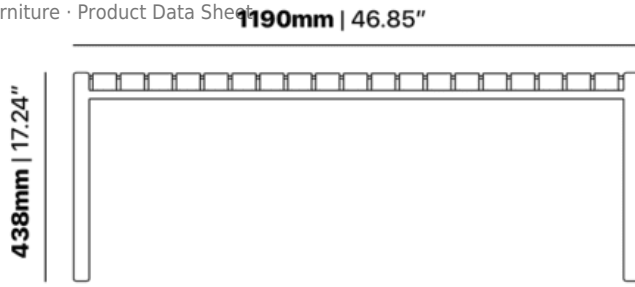

Brighton Bench B5018-D3

The Brighton bench in textured finish provides a great seating option for your patio or bar area. Pairs with matching Brighton Table B2424-TL.

These benches have some great features such as:

327mm | 12.87"

385mm | 15.15"

SPECIFICATIONS

| | |
|-----------------------|--|
| Arms | No |
| Leadtime | Stock |
| Linking | No |
| Material | Metal |
| Price | 200 - 500 |
| Stacking | No |
| Zaneti Colours | Anthracite, Azure Blue, Chilli Orange, Matte Honey, Matte Red, Matte White, Reseda Green |