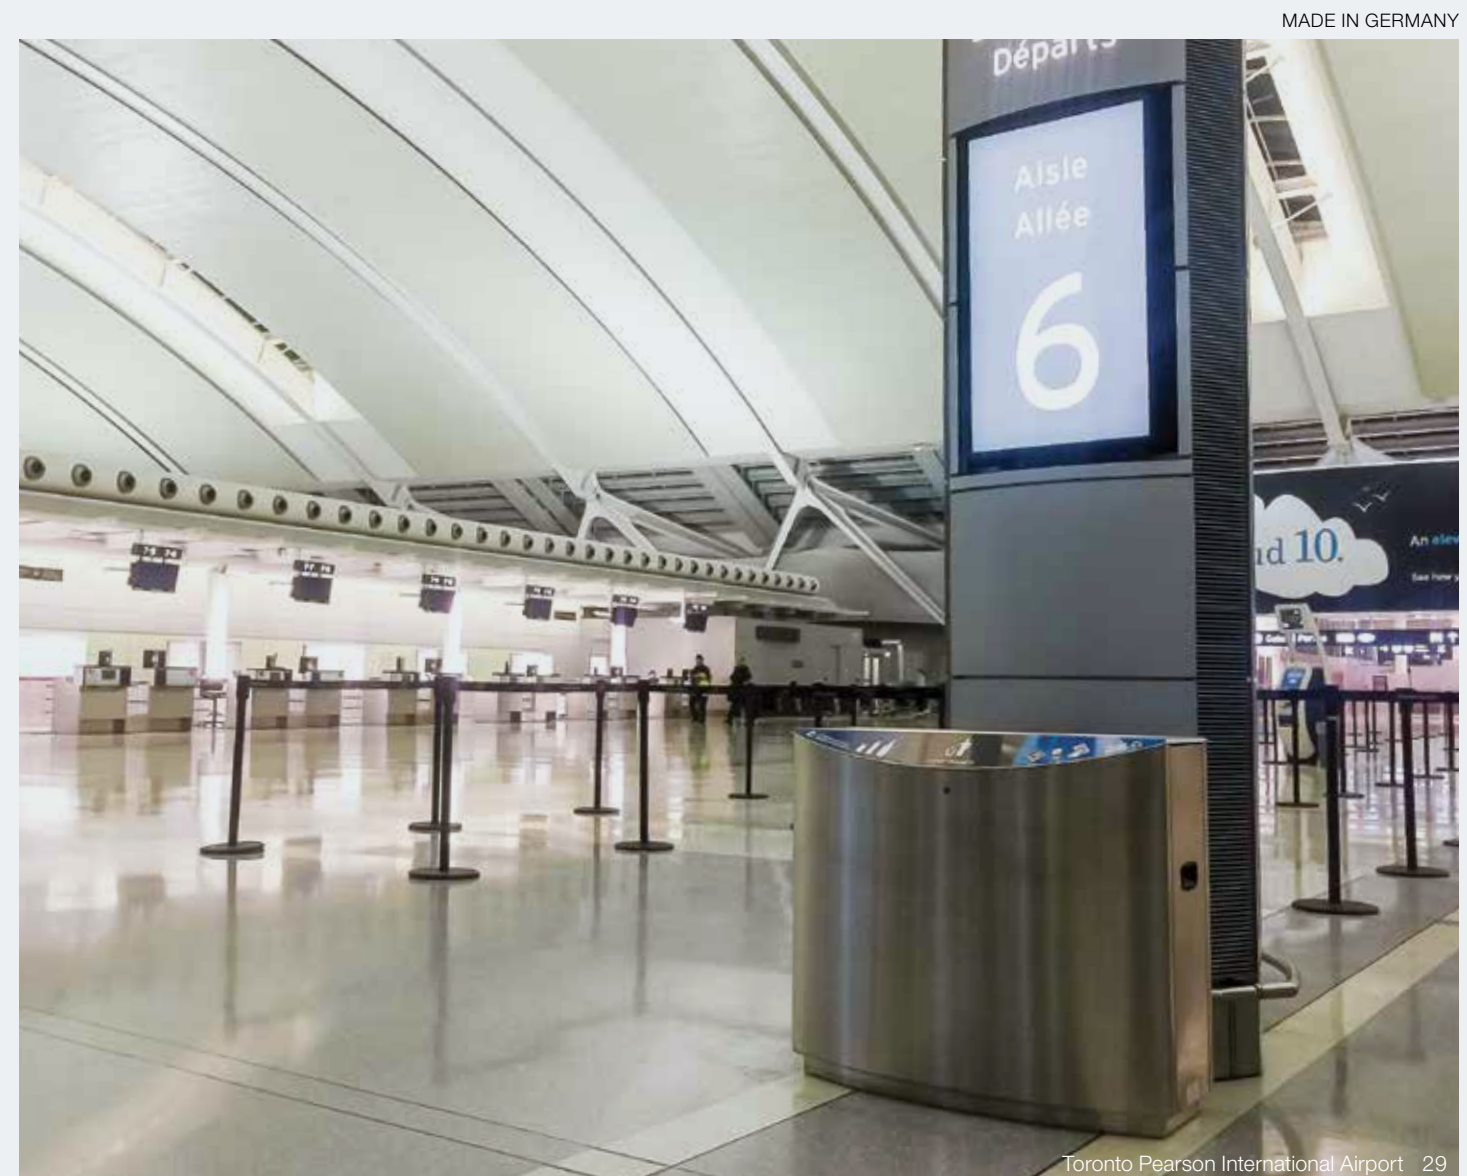

PARTNERS

Arconas understands the importance of being a single source for our client's airport furniture needs. That's why we've partnered with top European brands Auweko, Green Furniture Concept, and USM Airportsystems as the exclusive distributor of their products to airports throughout the Americas.

AUWEKO®

Auweko is a leading German manufacturer of waste and recycling containers. Since 1993 Auweko has developed, produced, and distributed a collection of systems for waste and reusable materials that unite form and function in every detail. These containers are made from high-quality, durable stainless steel, are weather and vandalism resistant, and easy to maintain.

MADE IN GERMANY