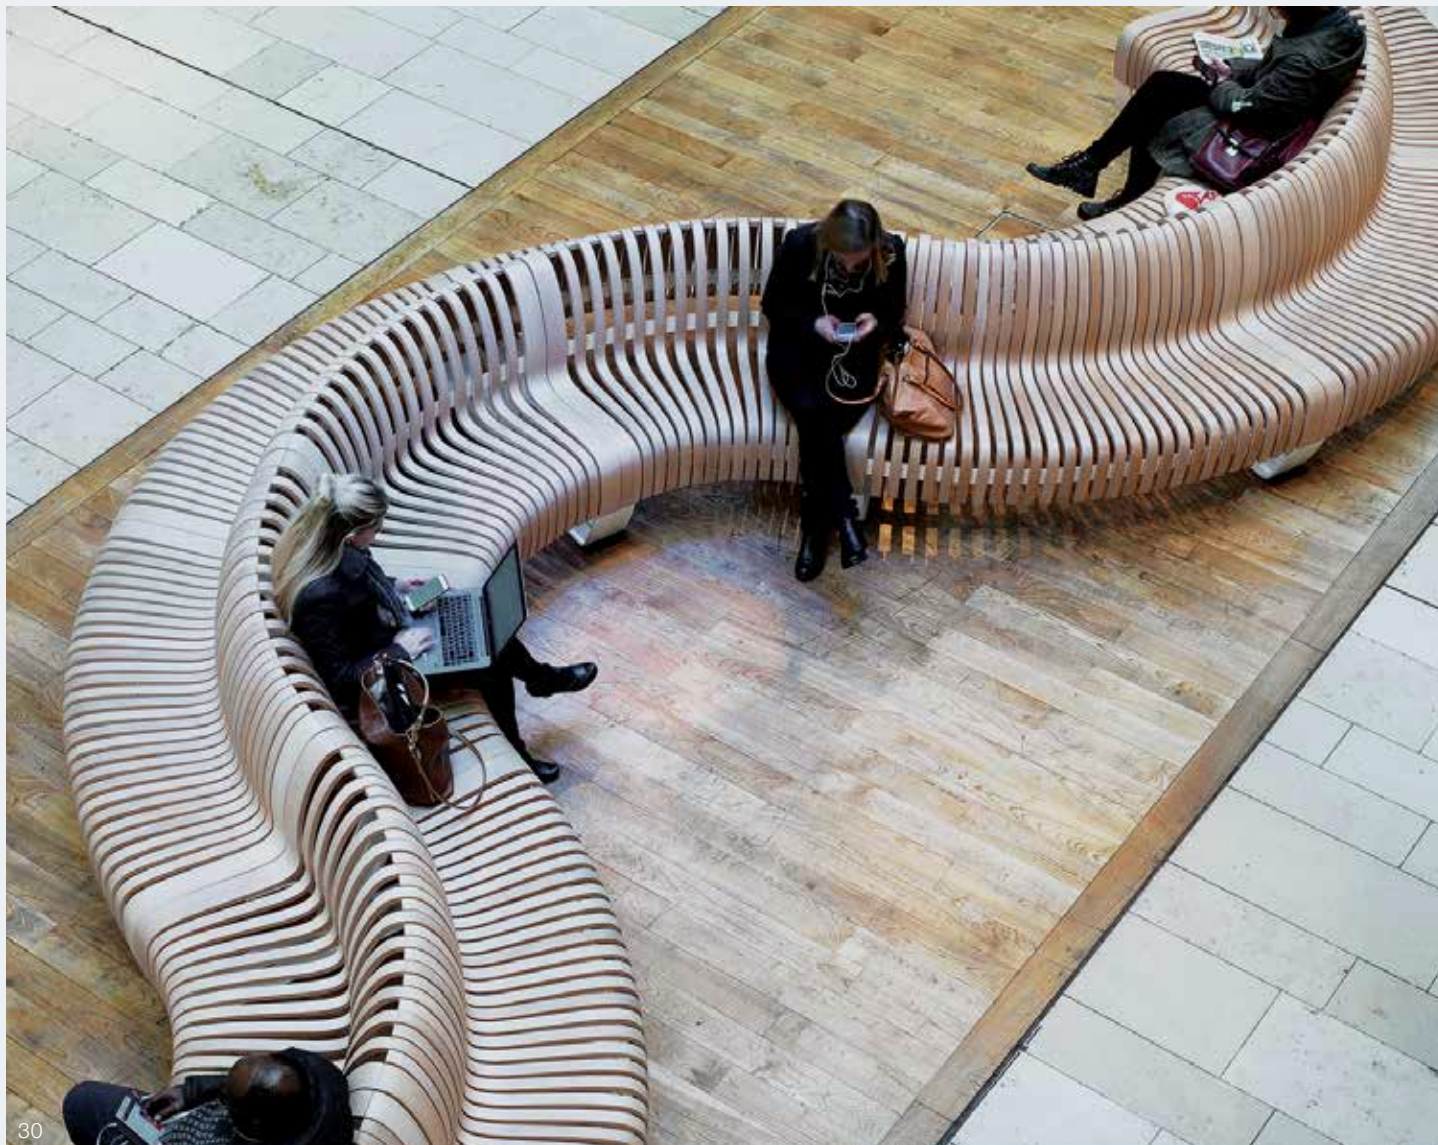

G

Green Furniture Concept

Green Furniture Concept is an award winning Swedish company specializing in seamless indoor wood seating and acoustic lighting options. The company strives to be a leader in sustainable furniture design and production and are committed to integrating environmental sustainability into their business processes.