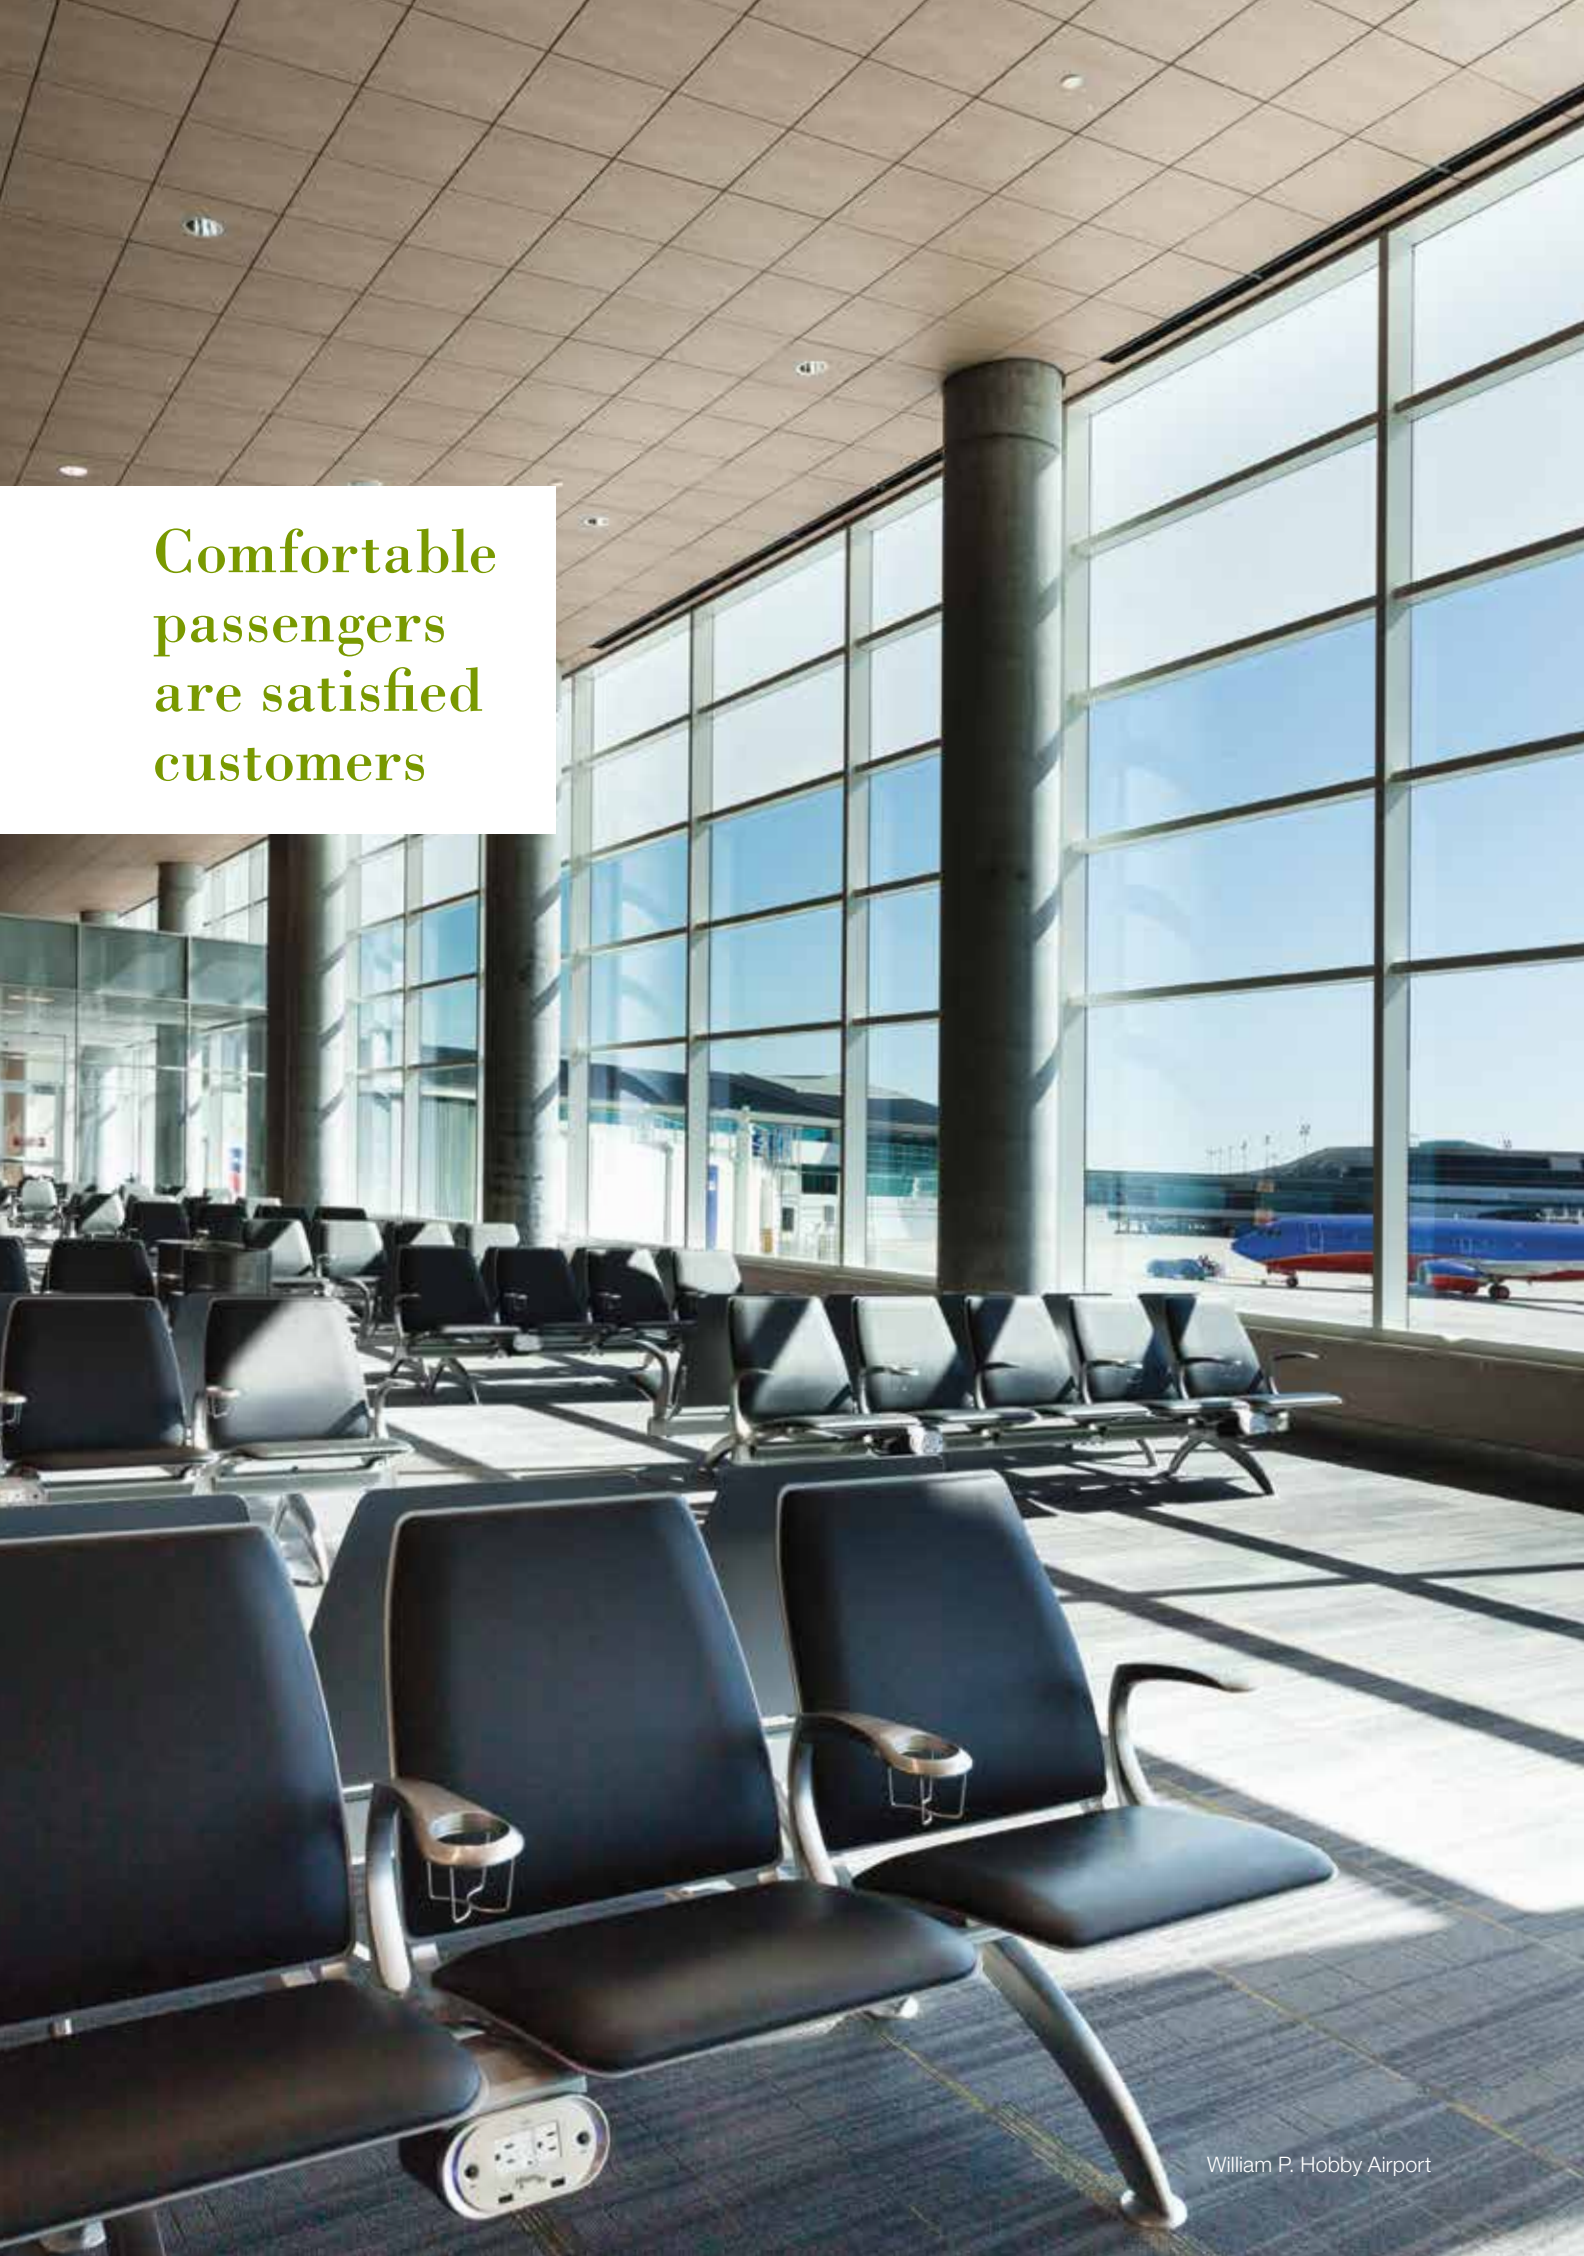

**Comfortable
passengers
are satisfied
customers**

William P. Hobby Airport

LEADING INNOVATION

ENHANCING PASSENGER EXPERIENCES

FURNITURE WITH A HUMAN FOCUS