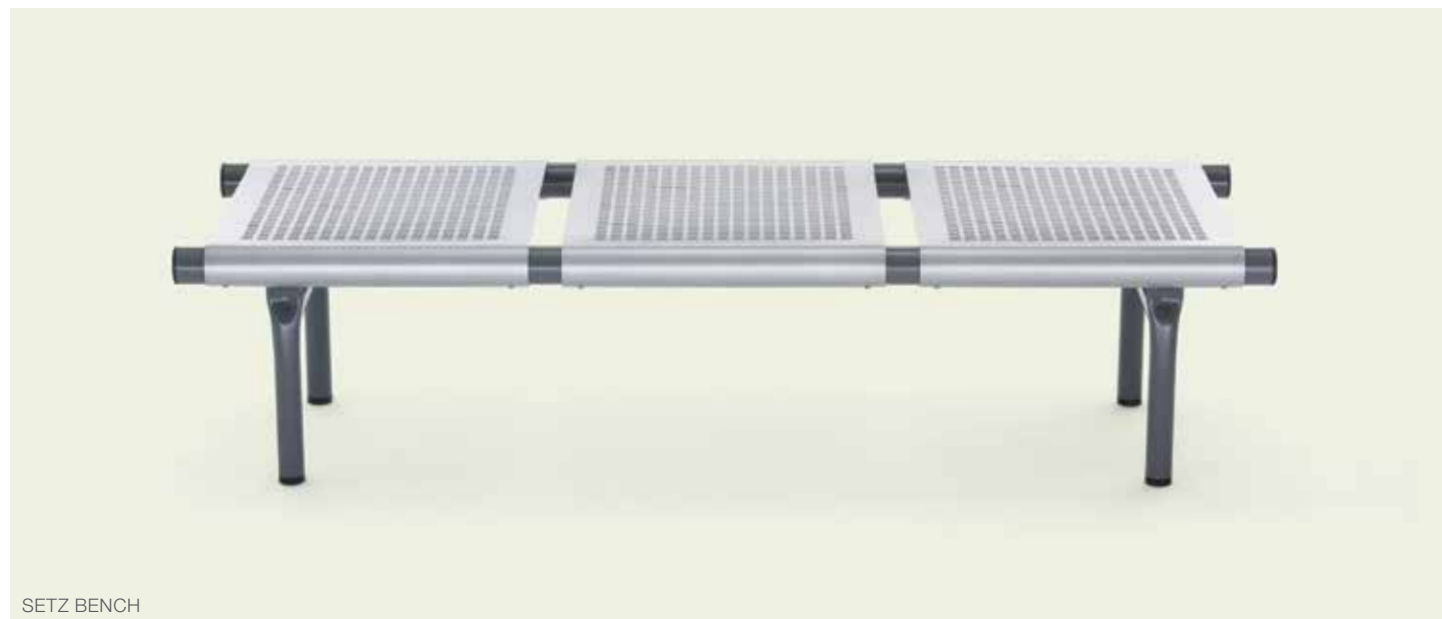

**A perfect blend
of comfort,
versatility,
and durability**

TANDEM SEATING

Setz™

With durability top of mind, Setz™ is available with full, partial or no upholstery. It can be installed in single rows or in back-to-back configurations, with or without arms, and in a variety of colours. Setz™ is smartly conceived and exceptionally priced. Its all-steel construction means durability and easy maintenance. Setz™ units without upholstery can be used in outdoor settings.

SETZ CLUSTER UNIT

SETZ TWO SEAT UNIT WITH UPHOLSTERED PADS

SETZ BENCH

BENCHES

Indoor & Outdoor

You can accessorize your seating with simple, stylish benches designed to complement our product lines. Installing benches is a practical way to add extra seats to your facility in small spaces, or areas with short dwell times, even outside. Arconas benches are engineered for exceptional comfort and long-term performance.

We are committed to creating positive experiences for people

Connex

Connex is an extensive line of modular lounge seating with accompanying connecting tables. The seating components include: curved and straight single seats, 2 and 3 seat sofas, ottomans and benches. Units can be connected together to create endless rows of seating. The 90° connecting table can be used to create inviting corners and unique seating layouts. Connex's modular lounge seating and tables can be used anywhere people come together.