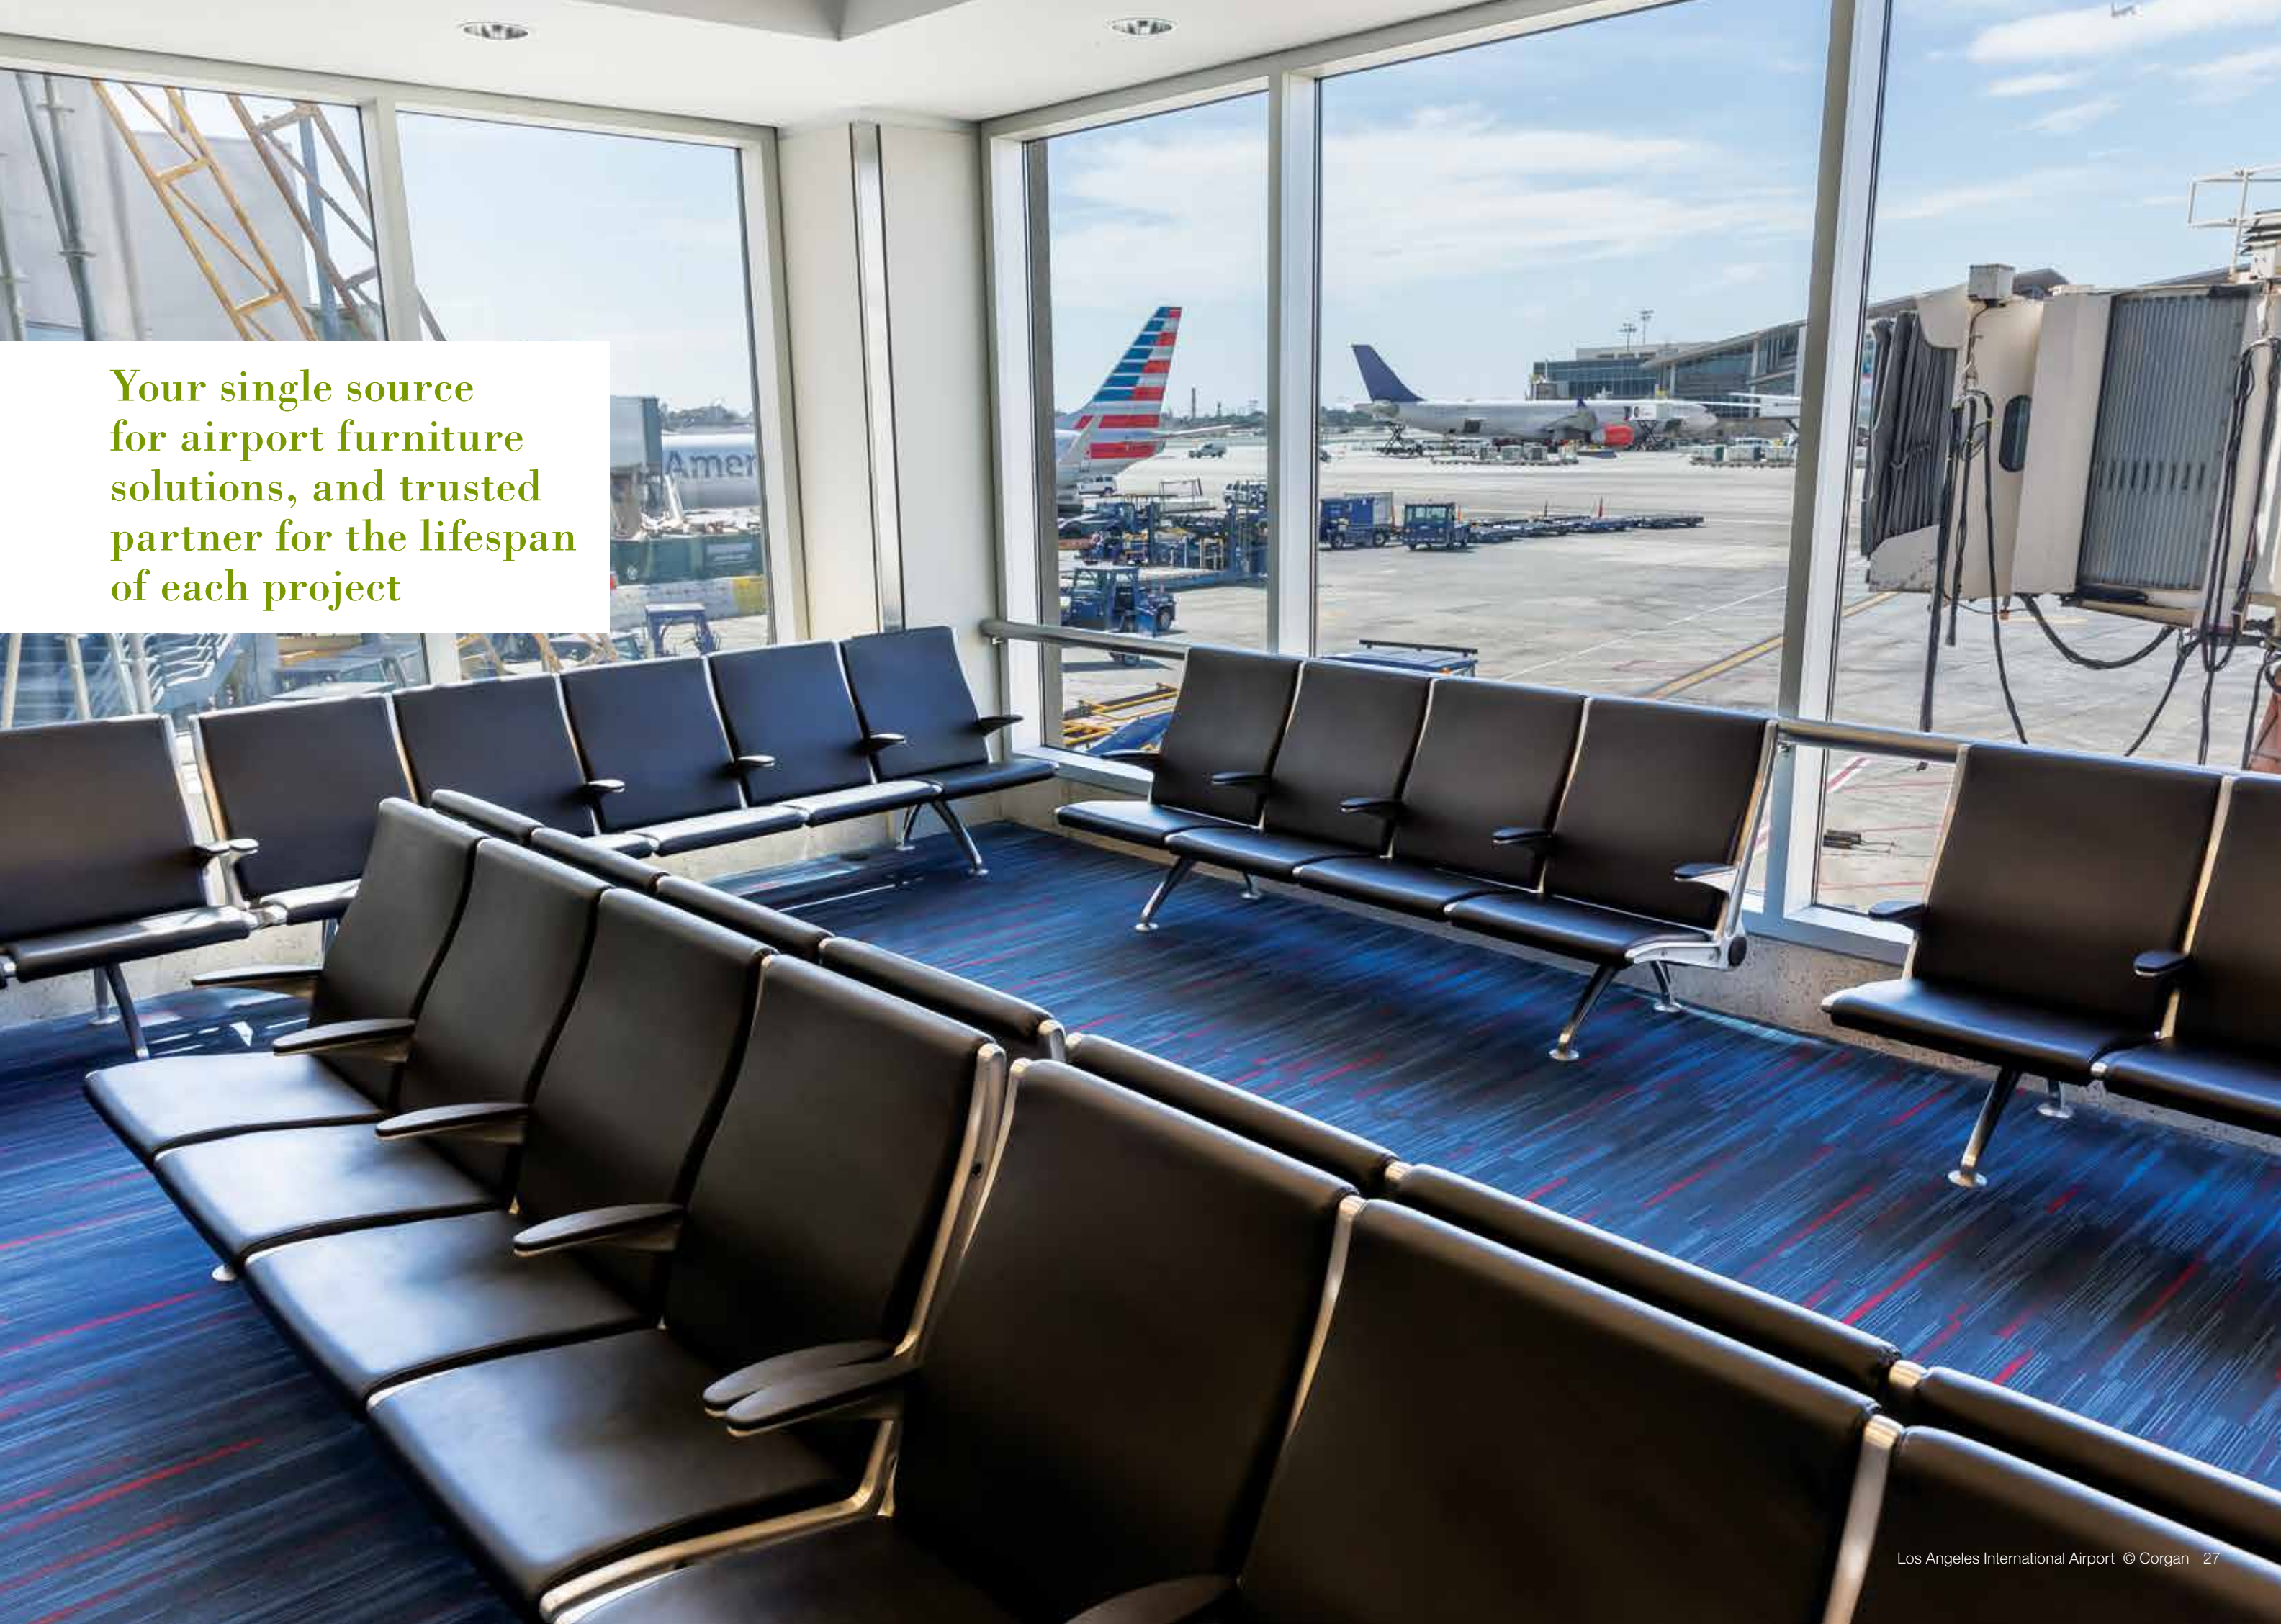

Your single source
for airport furniture
solutions, and trusted
partner for the lifespan
of each project