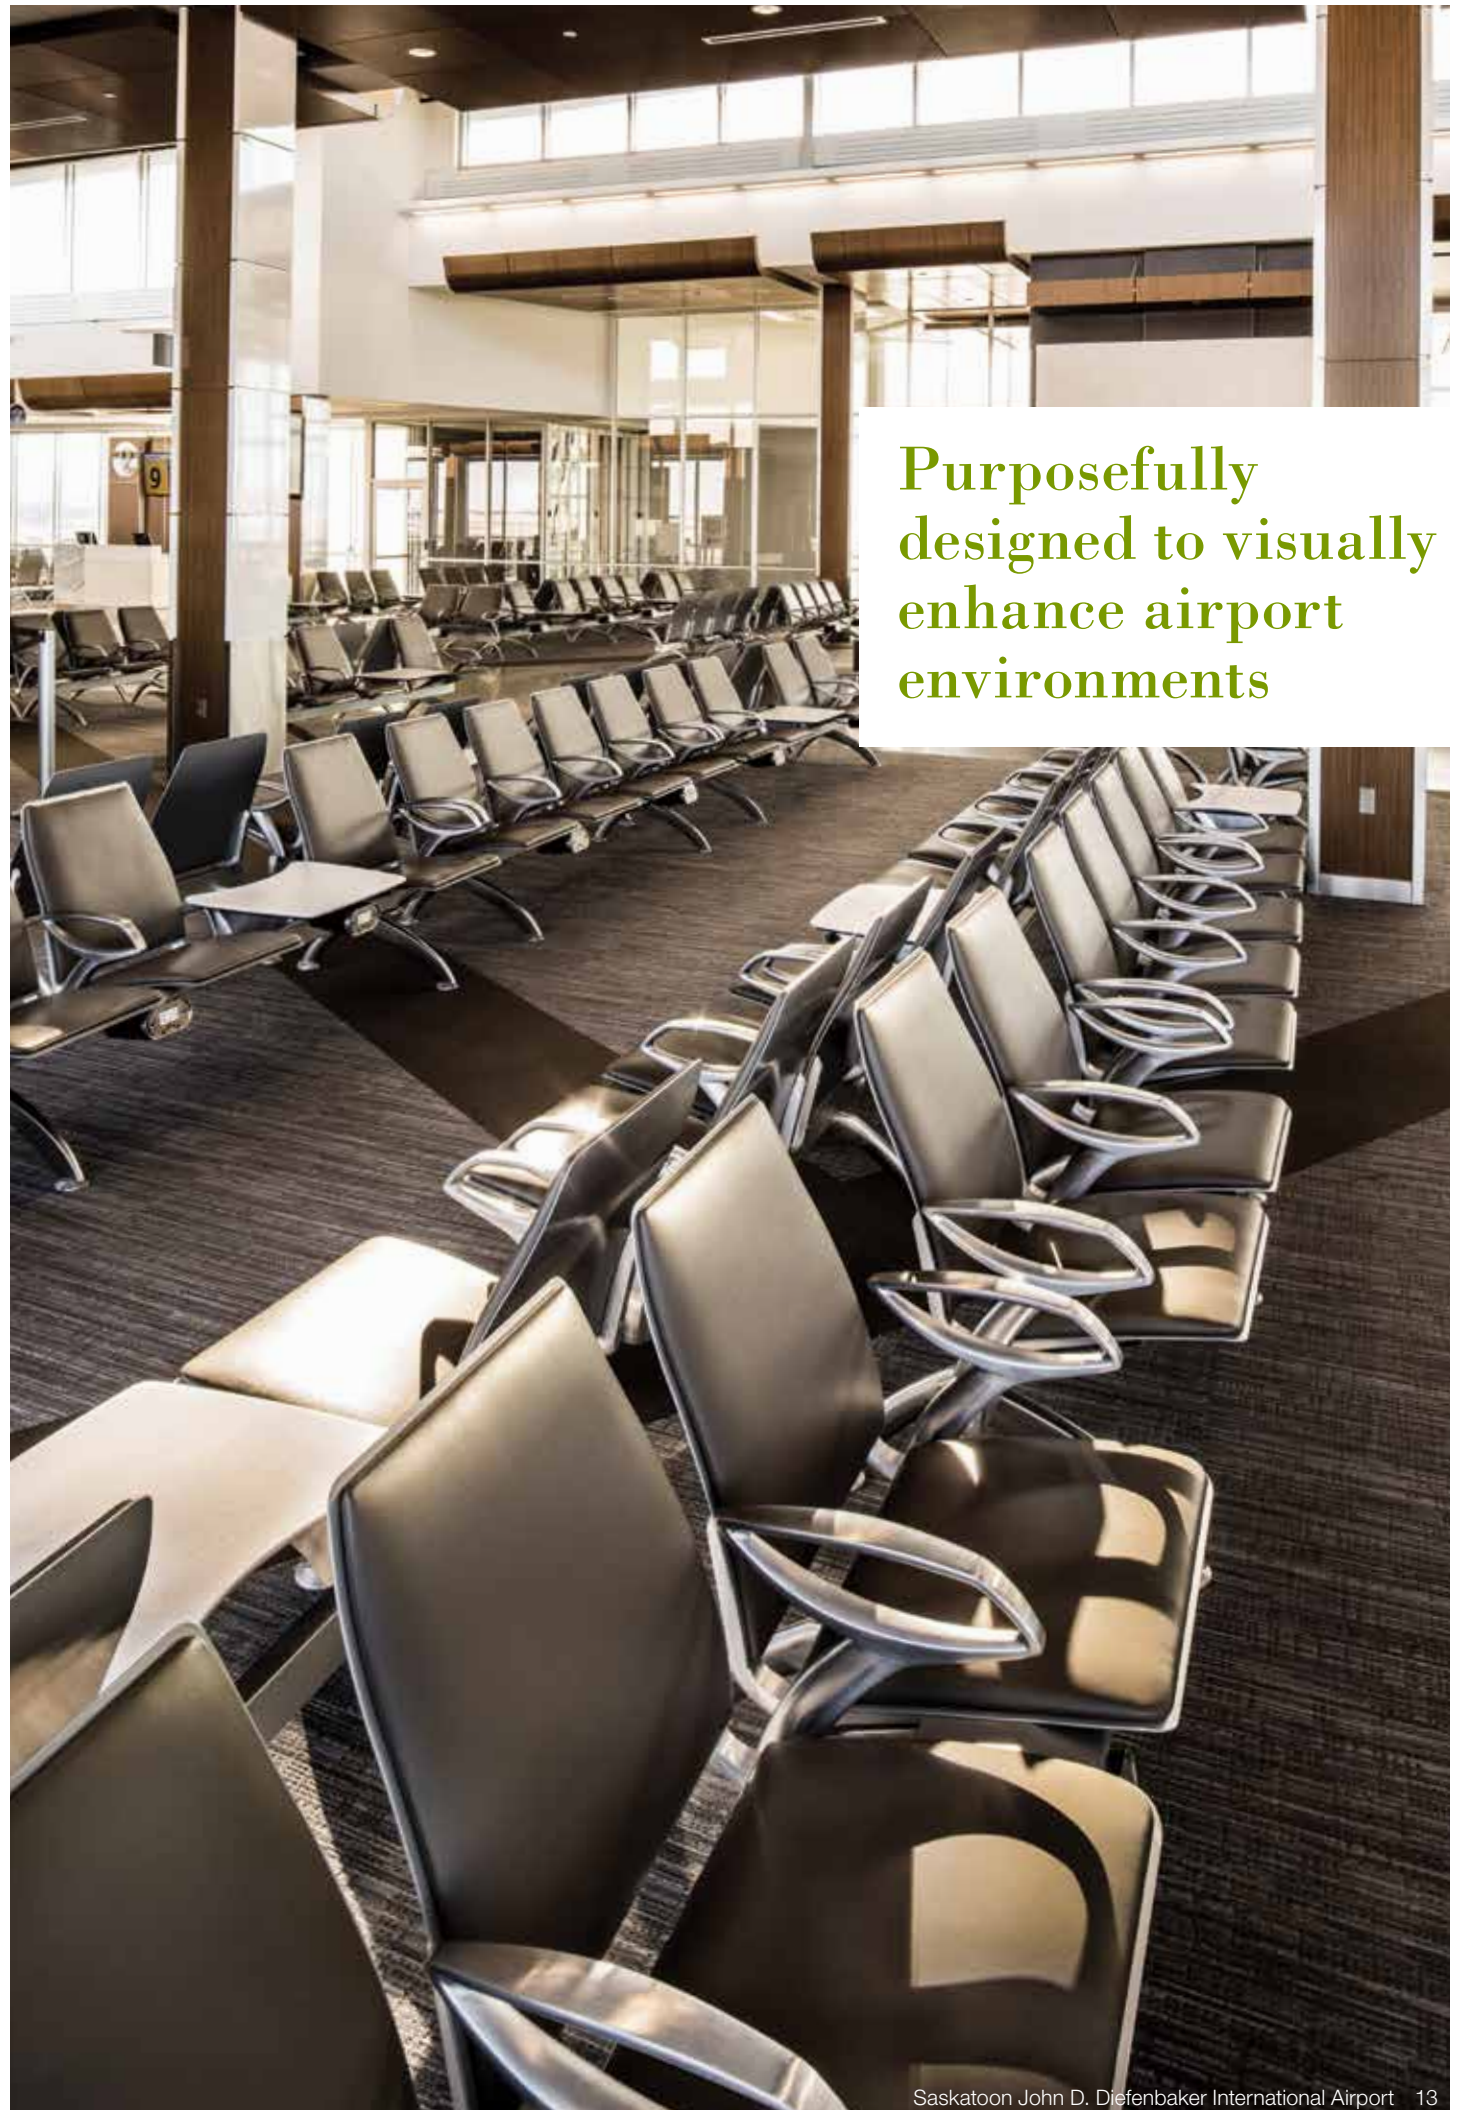

TANDEM SEATING

SELECT INSTALLATIONS

- Los Angeles International Airport, USA
- Buffalo-Niagara International Airport, USA
- ANR Robinson International Airport, Trinidad and Tobago
- William P. Hobby Airport, USA
- Sao Paulo International Airport, Brazil
- Stepanakert Airport, Armenia
- Southwest Airlines | Atlanta-Hartsfield International Airport, USA

Purposefully designed to visually enhance airport environments